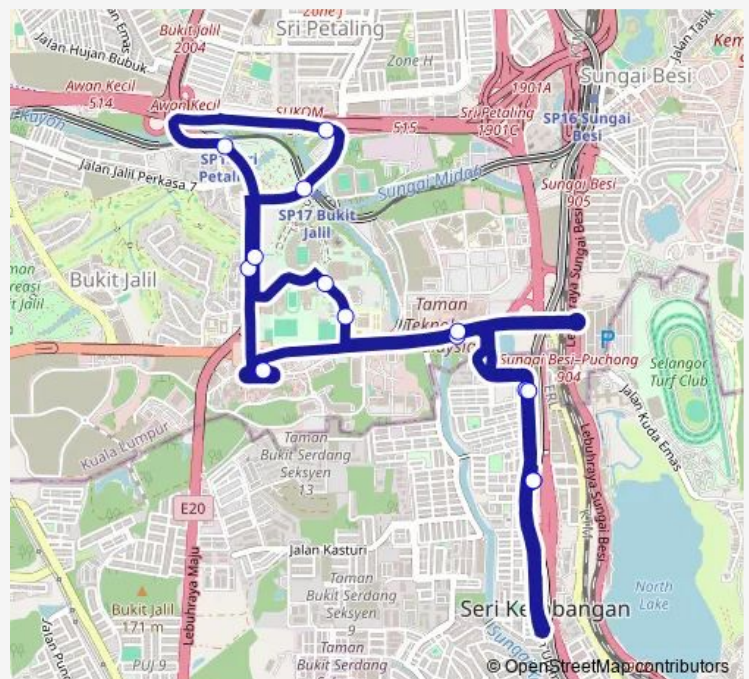

### Direction

MRT Serdang Raya Utara Pintu A — MRT Serdang Raya Utara Pintu A

14 stops

[Open route schedule](#)

MRT Serdang Raya Utara Pintu A

Komersial Serdang Raya 8

Pusat Pengurusan Pengangkutan (Itis)

Technology Park Malaysia

### Route schedule

MRT Serdang Raya Utara Pintu A — MRT Serdang Raya Utara Pintu A

Monday	06:00-23:30
Tuesday	06:00-23:30
Wednesday	06:00-23:30
Thursday	06:00-23:30
Friday	06:00-23:30
Saturday	06:00-23:30
Sunday	06:00-23:30

### Route info

Direction: MRT Serdang Raya Utara Pintu A

Stops: 14

Trip Duration: 0 hour 30 min

T563

T563 Bus time schedules and route maps are available in an offline PDF at [busmaps.com](https://busmaps.com). Use the [busmaps.com](https://busmaps.com) website to see live bus times, train schedule or subway schedule, and step-by-step directions for all public transit in Kuala Lumpur