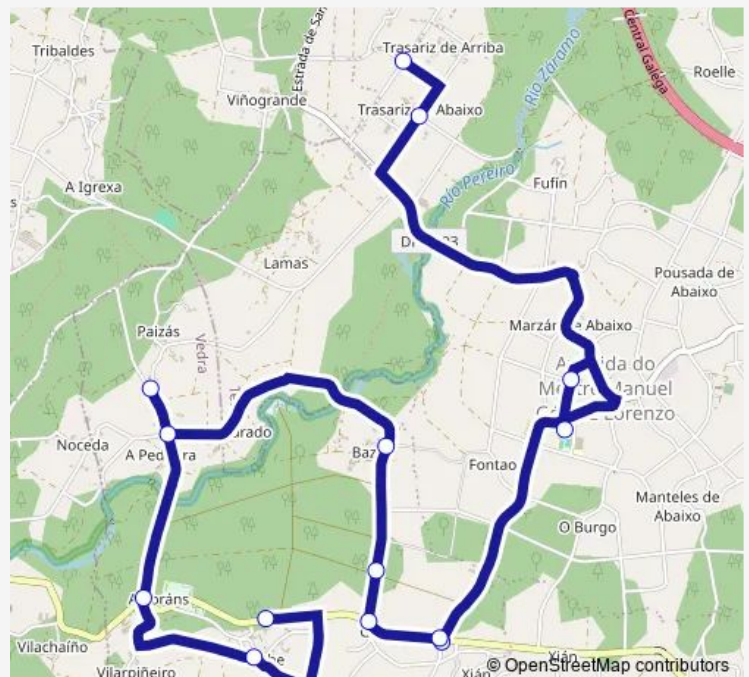

Bus Xg807035 CPI de Vedra-Trobe

[Go to website](#)

Direction

CPI de Vedra — Trobe

14 stops

[Open route schedule](#)

CPI de Vedra

Centro de saude Vedra

Wednesday 14:50

Thursday 14:50

Friday 14:50

Saturday —

Sunday —

Route info

Direction: CPI de Vedra

Stops: 14

Trip Duration: 0 hour 26 min

■ Xg807035 — CPI de Vedra-Trobe

Direction

Trobe — CPI de Vedra

14 stops

[Open route schedule](#)

Trobe
Igrexa Trobe
Vilarpineiro
Paizas
Pedreira
Basar 2
Basar 1
Gatente
Xian T 1
Xian T 2
Trasariz 2
Trasariz 1
Centro de saude Vedra
CPI de Vedra

Route schedule

Trobe — CPI de Vedra

Monday	08:30
Tuesday	08:30
Wednesday	08:30
Thursday	08:30
Friday	08:30
Saturday	—
Sunday	—

Route info

Direction: Trobe

Stops: 14

Trip Duration: 0 hour 26 min

Xg807035 Bus time schedules and route maps are available in an offline PDF at busmaps.com. Use the busmaps.com website to see live bus times, train schedule or subway schedule, and step-by-step directions for all public transit in Vedra