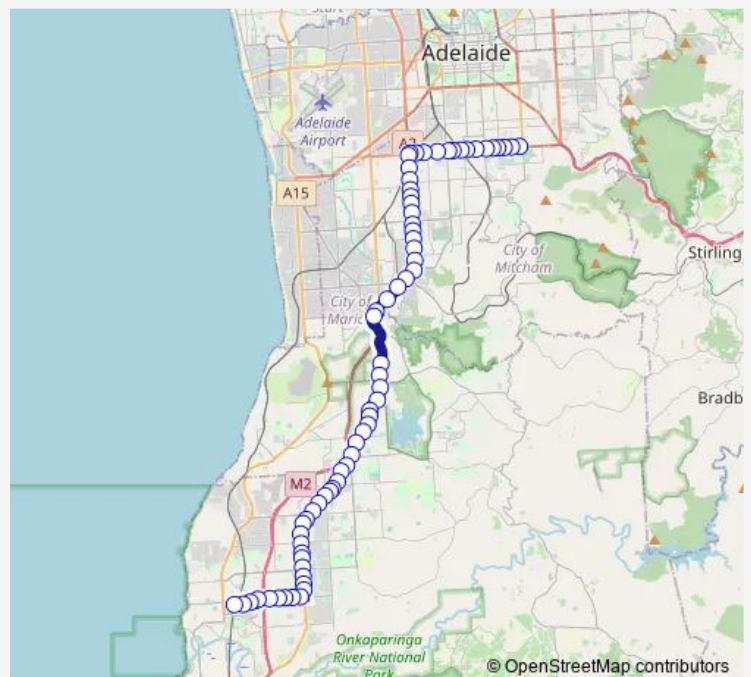

Stop 61 Beach Rd - North side

Stop 60 Beach Rd - North side

Stop 59 Beach Rd - North side

Stop 58 Main South Rd - West side

Stop 57 Main South Rd - West side

Stop 56 Main South Rd - West side

Stop 55 Main South Rd - West side

Stop 54 Main South Rd - West side

Stop 53 Main South Rd - West side

Stop 52 Main South Rd - West side

Stop 51 Main South Rd - West side

Stop 50 Main South Rd - North West side

Stop 49 Main South Rd - North West side

Stop 48 Main South Rd - North West side

Route schedule

Zone G Noarlunga Centre Interchange - East side — Stop School Urrbrae High School Grounds

Monday	07:16
Tuesday	07:16
Wednesday	07:16
Thursday	07:16
Friday	07:16
Saturday	—
Sunday	—

Route info

Direction: Zone G Noarlunga Centre Interchange - East side

Stops: 62

Trip Duration: 1 hour 15 min

Stop 47 Main South Rd - North West side

Stop 46 Main South Rd - North West side

Stop 39 Main South Rd - West side