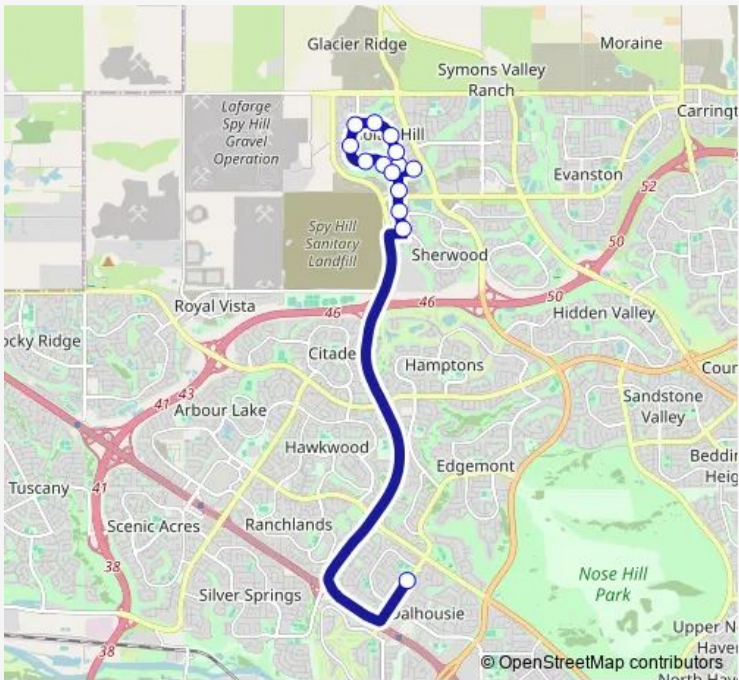

Bus 782 H.D. Cartwrightl/Nolan Hill

[Go to website](#)

Direction
 SB 53 ST NW @ Dalhart Rd — EB Nolan Hill BV @ Nolan Hill DR farside

14 stops

[Open route schedule](#)

- SB 53 ST NW @ Dalhart Rd
- NB Sherview Dr @ Sherwood Bv (South Leg) Nw
- NB Sherview Dr @ Sherwood Bv (North Leg) Nw
- NB Sherwood Dr @ Symons Valley Py Nw
- NB Nolan Hill Dr @ Nolanfield Rd Nw
- NB Nolan Hill Dr @ Nolanfield Ln Nw
- NB Nolan Hill Dr @ Nolanfield Hts Nw
- WB Nolan Hill DR NW @ Nolanfield PT Nw
- SB Nolan Hill Bvd @ Nolancrest Gr Nw
- SB Nolan Hill Bv @ Nolan Hill Ave Nw
- SB Nolan Hill Bv @ Nolancliff Crescent nw
- EB Nolan Hill BV @ Nolanshire GR Nw
- EB Nolan Hill BV @ Nolanshire PT 100 Nw
- EB Nolan Hill BV @ Nolan Hill DR farside

Route schedule
 SB 53 ST NW @ Dalhart Rd — EB Nolan Hill BV @ Nolan Hill DR farside

Monday	15:17
Tuesday	15:17
Wednesday	15:17
Thursday	15:17
Friday	12:10
Saturday	—
Sunday	—

Route info

Direction: SB 53 ST NW @ Dalhart Rd

Stops: 14

Trip Duration: 0 hour 30 min

782 — H.D. Cartwrightl/Nolan Hill **BusMaps**

Direction

WB Nolan Hill BV @ Shaganappi TR Nw — SB 53 ST NW @ Dalhart Rd

14 stops

[Open route schedule](#)

WB Nolan Hill BV @ Shaganappi TR Nw

SB 53 ST NW @ Dalhart Rd

Route schedule

WB Nolan Hill BV @ Shaganappi TR Nw — SB 53 ST NW @ Dalhart Rd

Monday 07:40

Tuesday 07:40

Wednesday 07:40

Thursday 07:40

Friday 07:40