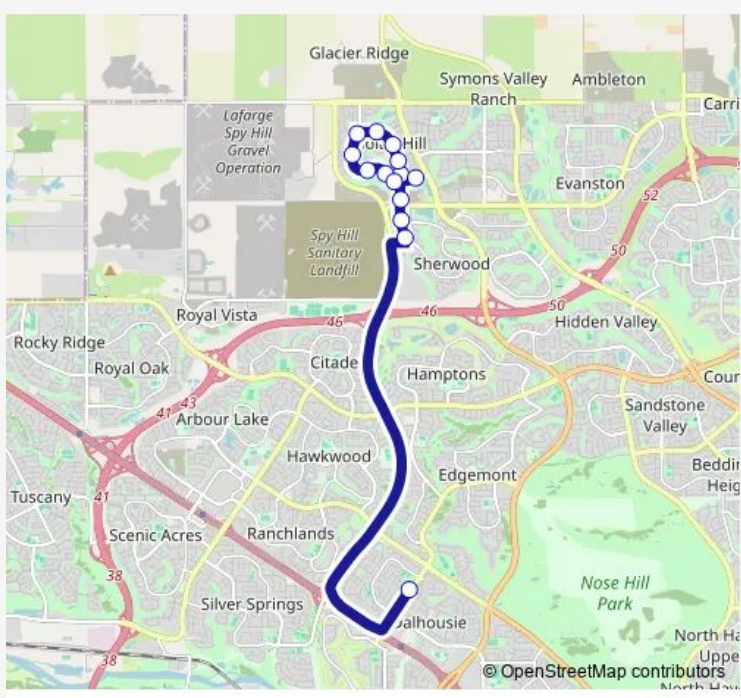

**Bus 782 H.D. Cartwrightl/Nolan Hill**

[Go to website](#)

**Direction**  
 SB 53 ST NW @ Dalhart Rd — EB Nolan Hill BV @ Nolan Hill DR farside  
 14 stops  
[Open route schedule](#)

- SB 53 ST NW @ Dalhart Rd
- NB Sherview Dr @ Sherwood Bv (South Leg) Nw
- NB Sherview Dr @ Sherwood Bv (North Leg) Nw
- NB Sherwood Dr @ Symons Valley Py Nw
- NB Nolan Hill Dr @ Nolanfield Rd Nw
- NB Nolan Hill Dr @ Nolanfield Ln Nw
- NB Nolan Hill Dr @ Nolanfield Hts Nw
- WB Nolan Hill DR NW @ Nolanfield PT Nw
- SB Nolan Hill Bvd @ Nolancrest Gr Nw
- SB Nolan Hill Bv @ Nolan Hill Ave Nw
- SB Nolan Hill Bv @ Nolancliff Crescent nw
- EB Nolan Hill BV @ Nolanshire GR Nw
- EB Nolan Hill BV @ Nolanshire PT 100 Nw
- EB Nolan Hill BV @ Nolan Hill DR farside

**Route schedule**  
 SB 53 ST NW @ Dalhart Rd — EB Nolan Hill BV @ Nolan Hill DR farside

Monday	15:17
Tuesday	15:17
Wednesday	15:17
Thursday	15:17
Friday	12:10
Saturday	—
Sunday	—

**Route info**  
 Direction: SB 53 ST NW @ Dalhart Rd  
 Stops: 14  
 Trip Duration: 0 hour 30 min

### Route schedule

WB Nolan Hill BV @ Shaganappi TR Nw — SB 53 ST NW @ Dalhart Rd

Monday 07:40

Tuesday 07:40

Wednesday 07:40

Thursday 07:40

Friday 07:40

Saturday —

### Route info

Direction: WB Nolan Hill BV @ Shaganappi TR Nw

Stops: 14

Trip Duration: 0 hour 27 min

782 Bus time schedules and route maps are available in an offline PDF at [busmaps.com](https://busmaps.com). Use the [busmaps.com](https://busmaps.com) website to see live bus times, train schedule or subway schedule, and step-by-step directions for all public transit in Calgary