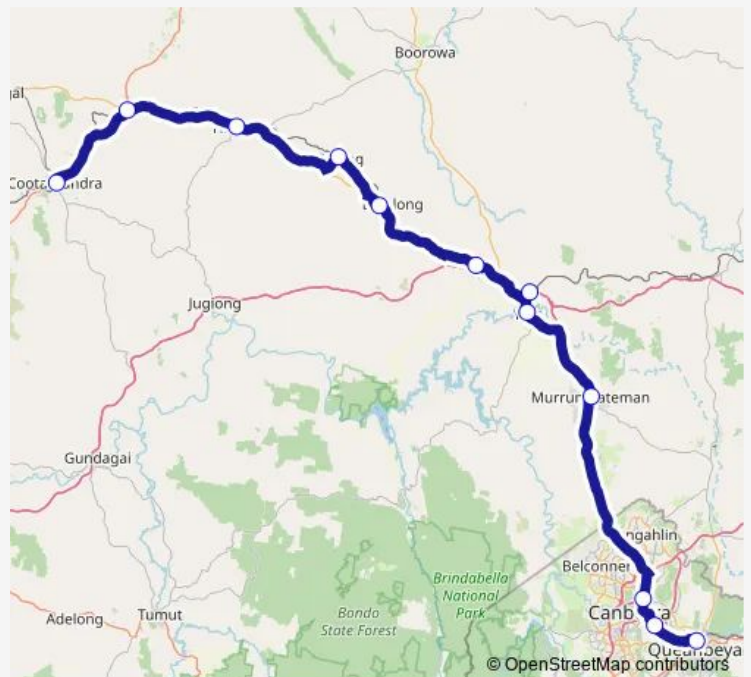

Mackay Park, Victoria St

Albury St At East St

Bent St At McMahon St

Stephens St Before Twynam St

Bowning St At Playfair St

Yass Junction, Coach Stop

Banjo Patterson Park, Rossi St

Jones Park Rest Area, Barton Hwy

Alinga St After Marcus Clarke St

Canberra Station, Coach Stop

Queanbeyan Station, Coach Stop

Route schedule

Cootamundra Station, Coach Bay 5 — Queanbeyan Station, Coach Stop

Monday	14:50
Tuesday	14:50
Wednesday	14:50
Thursday	14:50
Friday	14:50
Saturday	14:50
Sunday	14:50

Route info

Direction: Cootamundra Station, Coach Bay 5

Stops: 12

Trip Duration: 3 hour 5 min

782 — Cootamundra to Queanbeyan

782 Regional Coach Service time schedules and route maps are available in an offline PDF at busmaps.com. Use the busmaps.com website to see live bus times, train schedule or subway schedule, and step-by-step directions for all public transit in Canberra