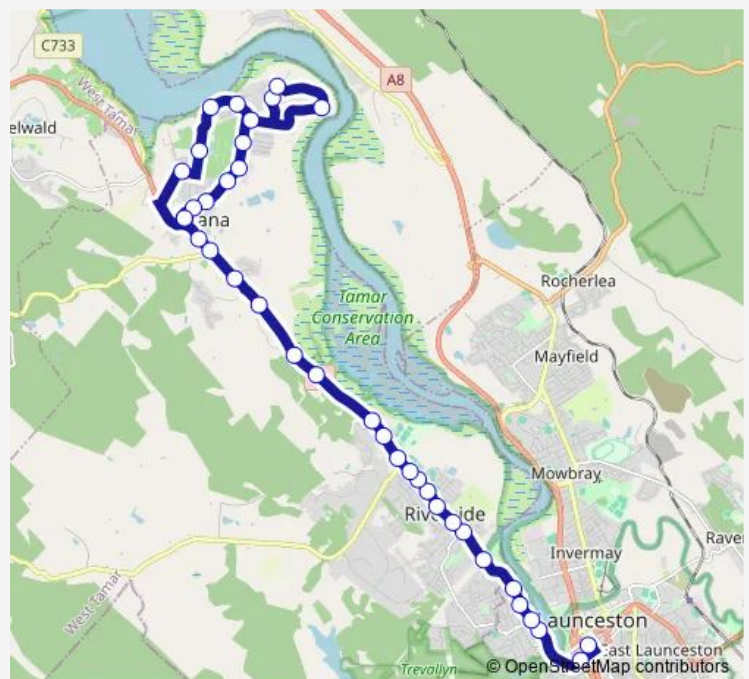

Danbury Dr/W Tamar Hwy

No.705 West Tamar Hwy (Holiday Park)

Route schedule

Stop D2, No.168 Brisbane St (Outside Target) — Legana Shops, No.2-12 Legana Gr

Monday 07:39-17:58

Tuesday 07:39-17:58

Wednesday 07:39-17:58

Thursday 07:39-17:58

Friday 07:39-17:58

Saturday —

Sunday —

Route info

Direction: Stop D2, No.168 Brisbane St (Outside Target)

Stops: 37

Trip Duration: 0 hour 39 min

Nobelius Dr Cnr Weetman St

No.54 Nobelius Dr

Nobelius Dr Before Freshwater Pt Rd

Freshwater Point Rd Cnr Orchard Ave

No.130 Freshwater Point Rd

No.92 Freshwater Point Rd

No.67 Freshwater Point Rd

Legana Fire Station, No.20 Freshwater Pt Rd

Friday 07:39-09:18

Saturday —

Sunday —

Route info

Direction: Legana Shops, No.2-12 Legana Grove

Stops: 35

Trip Duration: 0 hour 38 min

No.348 West Tamar Rd