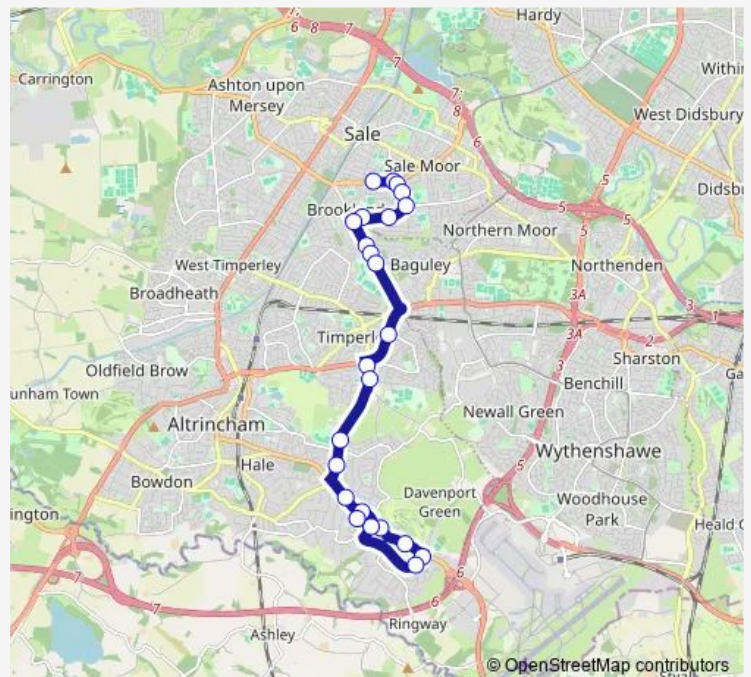

### Route schedule

Sale Grammar School — St Ambrose College

Monday 15:20

Tuesday 15:20

Wednesday 15:20

Thursday 15:20

Friday 15:20

Saturday —

### Route info

Direction: Sale Grammar School

Stops: 24

Trip Duration: 0 hour 27 min

782 — Hale Barns - Sale Grammar School

Ravenwood Drive

Bulls Head

St Ambrose College

## Route info

Direction: High Elm Road

Stops: 32

Trip Duration: 0 hour 44 min

Framingham Road

St John's Church

Norris Road

Cumberland Road