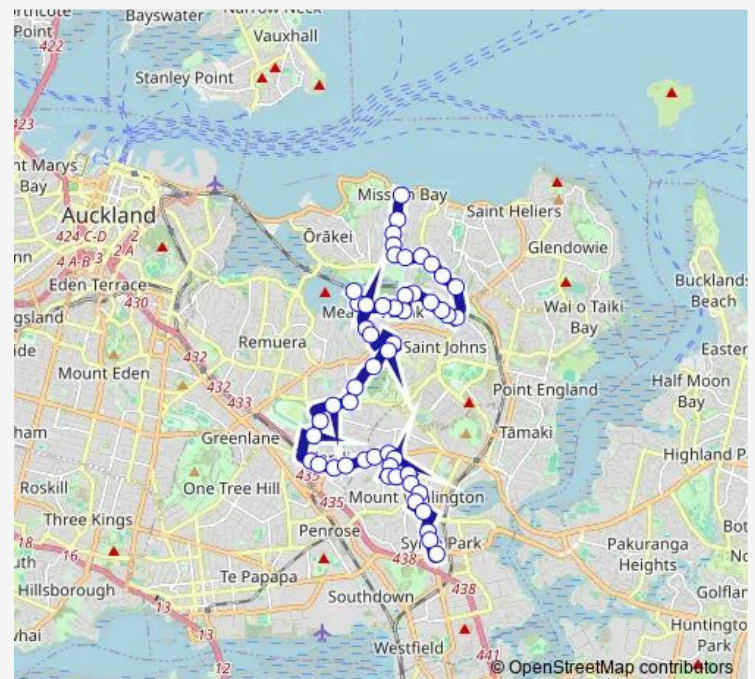

Derby Downs Place

Koraha Reserve

Grand Drive

Route schedule

Stop A Sylvia Park — Stop C Mission Bay

Monday 06:30-21:05

Tuesday 06:30-21:05

Wednesday 06:30-21:05

Thursday 06:30-21:05

Friday 06:30-21:05

Saturday 06:00-18:00

Sunday 06:00-18:00

Route info

Direction: Stop A Sylvia Park

Stops: 51

Trip Duration: 0 hour 51 min

782

Winhall Rise

Towle Place

Rosepark Crescent

Gerard Way/Norman Lesser Drive

Meadowbank Shopping Centre

Mount Carmel Place

Mount Carmel School

Thursday 05:20-19:50

Friday 05:20-19:50

Saturday 06:00-18:05

Sunday 06:00-18:05

Route info

Direction: Stop D Mission Bay

Stops: 52

Trip Duration: 0 hour 56 min