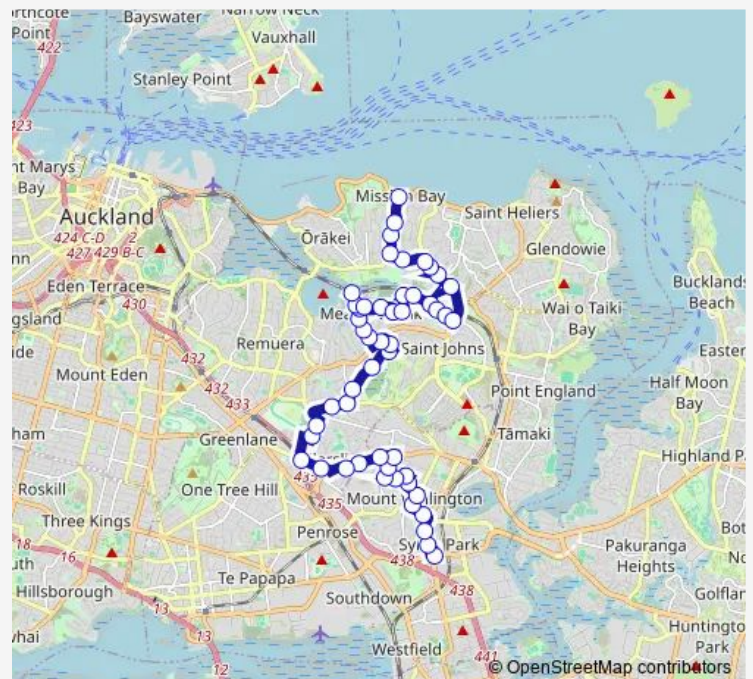

### Route schedule

Stop A Sylvia Park — Stop C Mission Bay

Monday 06:30-21:05

Tuesday 06:30-21:05

Wednesday 06:30-21:05

Thursday 06:30-21:05

Friday 06:30-21:05

Saturday 06:00-18:00

### Route info

Direction: Stop A Sylvia Park

Stops: 51

Trip Duration: 0 hour 40 min

782

Winhall Rise

Towle Place

Rosepark Crescent

## Route info

Direction: Stop D Mission Bay

Stops: 52

Trip Duration: 0 hour 47 min

Gerard Way/Norman Lesser Drive

Rosepark Crescent

Towle Place

Winhall Rise