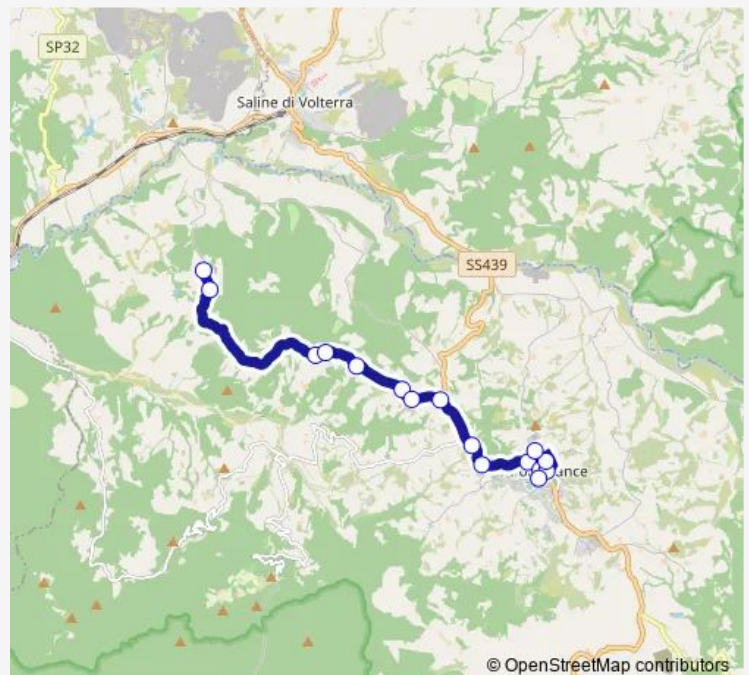

S.Piero Bivio

Pomarance V.Pieve Di S.Piero

Pomarance V.Modigliani

Pomarance V.Cercignani

Route schedule

Montegemoli — Pomarance V.Cercignani

Monday	06:40
Tuesday	06:40
Wednesday	06:40
Thursday	06:40
Friday	06:40
Saturday	06:40
Sunday	—

Route info

Direction: Montegemoli

Stops: 13

Trip Duration: 0 hour 19 min

© OpenStreetMap contributors

Direction

Montegemoli — Pomarance Scuole Elementari

16 stops

Friday 07:40-14:30

Saturday 07:40-14:30

Sunday —

Route info

Direction: Montegemoli

Stops: 16

Trip Duration: 0 hour 26 min

Direction