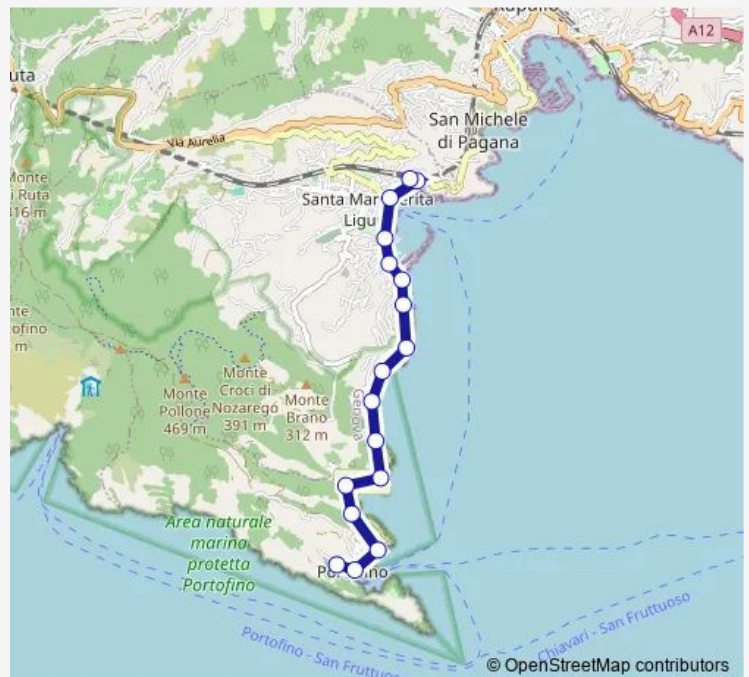

Hotel Regina Elena

Hotel Miramare

Porto - S. Margherita Lig.

Pescherie

Via Andrea Doria - P.zza Vitt. Veneto

Via Trieste - scalinata

S. Margherita F.S. capolinea linea 82

Route schedule

Portofino — S. Margherita F.S. capolinea linea 82

Monday 06:15-24:00

Tuesday 06:15-24:00

Wednesday 06:15-24:00

Thursday 06:15-24:00

Friday 06:15-24:00

Saturday 06:15-24:00

Sunday 06:15-24:00

Route info

Direction: Portofino

Stops: 17

Trip Duration: 0 hour 17 min

Direction

S. Margherita F.S. capolinea linea 82 — Portofino

20 stops

[Open route schedule](#)

Wednesday 05:58-23:37

Thursday 05:58-23:37

Friday 05:58-23:37

Saturday 05:58-23:37

Sunday 05:58-23:37

Route info

Direction: S. Margherita F.S. capolinea linea 82

Stops: 20