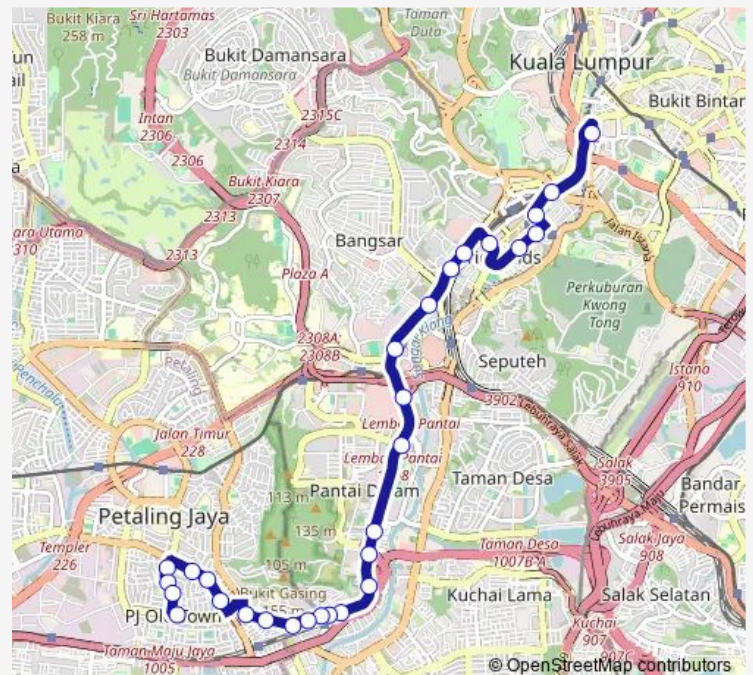

### Route schedule

(M) Pasar Seni (Platform A6) — (M) Pj469 Terminal Bas

Monday 06:31-21:06

Tuesday 06:31-21:06

Wednesday 06:31-21:06

Thursday 06:31-21:06

Friday 06:31-21:06

Saturday 06:30-23:00

### Route info

Direction: (M) Pasar Seni (Platform A6)

Stops: 29

Trip Duration: 0 hour 25 min

Pj653 Bukit Gasing (Barat)

Pj475 SK Petaling Jaya

Pj476 Masjid Sultan Abdul Aziz

Pj477 Church Pj

## Route info

Direction: (M) Pj469 Terminal Bas

Stops: 26

Trip Duration: 0 hour 25 min

(M) Pasar Seni (Platform A6)

782 Bus time schedules and route maps are available in an offline PDF at [busmaps.com](https://busmaps.com). Use the [busmaps.com](https://busmaps.com) website to see live bus times, train schedule or subway schedule, and step-by-step directions for all public transit in Kuala Lumpur