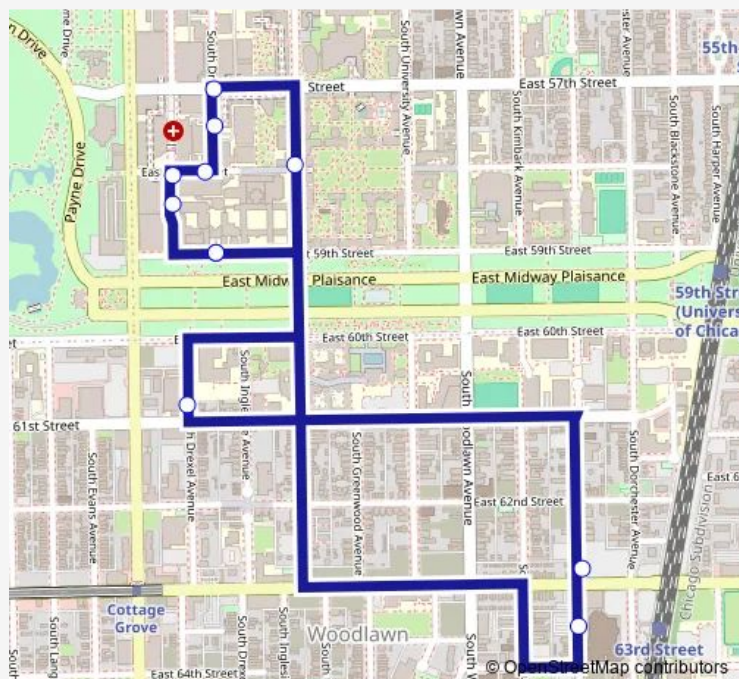

Direction

Goldblatt Pavilion — Goldblatt Pavilion

11 stops

[Open route schedule](#)

Goldblatt Pavilion

Wylter Pavilion

Bernard Mitchell Hospital

58th Street & Drexel

Comer Children's Hospital

57th Street & Drexel (Nb)

Levi Hall (W)

Drexel Garage

Apostolic Lot

Kenwood & 63rd

Goldblatt Pavilion

Route schedule

Goldblatt Pavilion — Goldblatt Pavilion

Monday 00:00-23:50

Tuesday 00:00-23:50

Wednesday 00:00-23:50

Thursday 00:00-23:50

Friday 00:00-23:50

Saturday —

Sunday —

Route info

Direction: Goldblatt Pavilion

Stops: 11

Trip Duration: 0 hour 25 min

AP/Dx — Apostolic/Drexel

AP/Dx Bus time schedules and route maps are available in an offline PDF at busmaps.com. Use the busmaps.com website to see live bus times, train schedule or subway schedule, and step-by-step directions for all public transit in Chicago