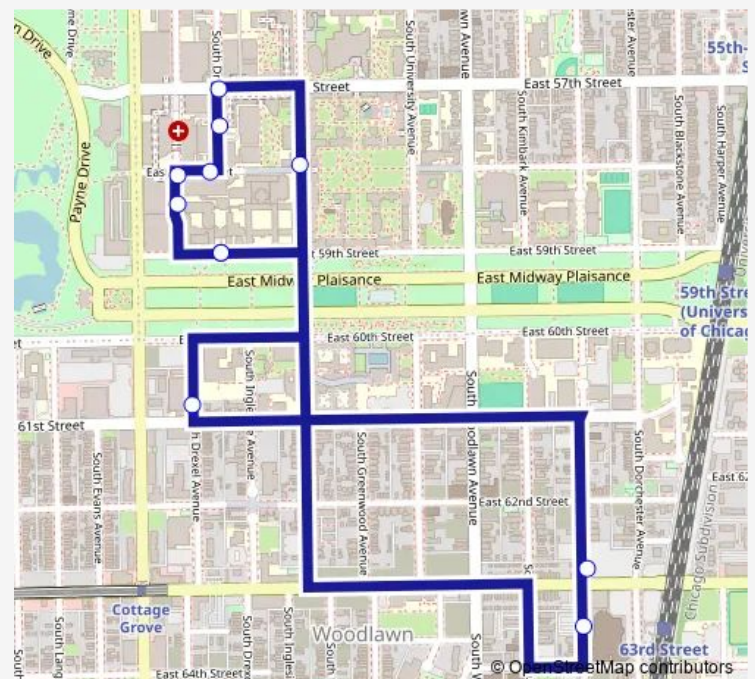

Direction

Goldblatt Pavilion — Goldblatt Pavilion

11 stops

[Open route schedule](#)

Goldblatt Pavilion

Wylter Pavilion

Bernard Mitchell Hospital

58th Street & Drexel

Comer Children's Hospital

57th Street & Drexel (Nb)

Levi Hall (W)

Drexel Garage

Apostolic Lot

Kenwood & 63rd

Goldblatt Pavilion

Route schedule

Goldblatt Pavilion — Goldblatt Pavilion

Monday 00:00-23:50

Tuesday 00:00-23:50

Wednesday 00:00-23:50

Thursday 00:00-23:50

Friday 00:00-23:50

Saturday —

Sunday —

Route info

Direction: Goldblatt Pavilion

Stops: 11

Trip Duration: 0 hour 25 min

AP/DX — Apostolic/Drexel

AP/DX Bus time schedules and route maps are available in an offline PDF at busmaps.com. Use the busmaps.com website to see live bus times, train schedule or subway schedule, and step-by-step directions for all public transit in Chicago