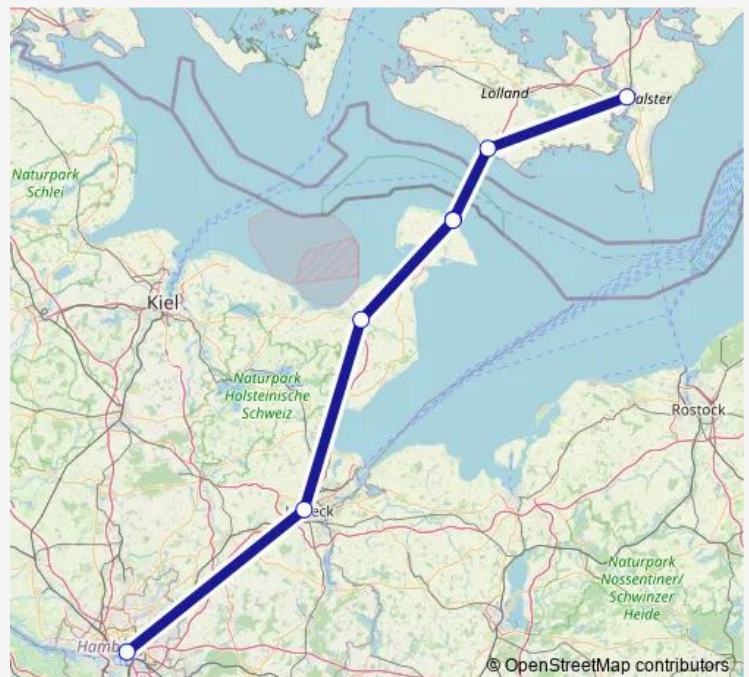

Rail EC 436

[Go to website](#)

Direction

Nykoebing F st — Hamburg Hbf

7 stops

[Open route schedule](#)

Nykoebing F st

Roedby

Puttgarden(Ms)

Puttgarden

Oldenburg(Holst)

Lübeck Hbf

Hamburg Hbf

Route schedule

Nykoebing F st — Hamburg Hbf

Monday 11:02

Tuesday 11:02

Wednesday 11:02

Thursday 11:02

Friday 11:02

Saturday 11:02

Sunday 11:02

Route info

Direction: Nykoebing F st

Stops: 7

Trip Duration: 3 hour 14 min

■ EC 436

EC 436 Rail time schedules and route maps are available in an offline PDF at busmaps.com. Use the busmaps.com website to see live bus times, train schedule or subway schedule, and step-by-step directions for all public transit in Fehmarn