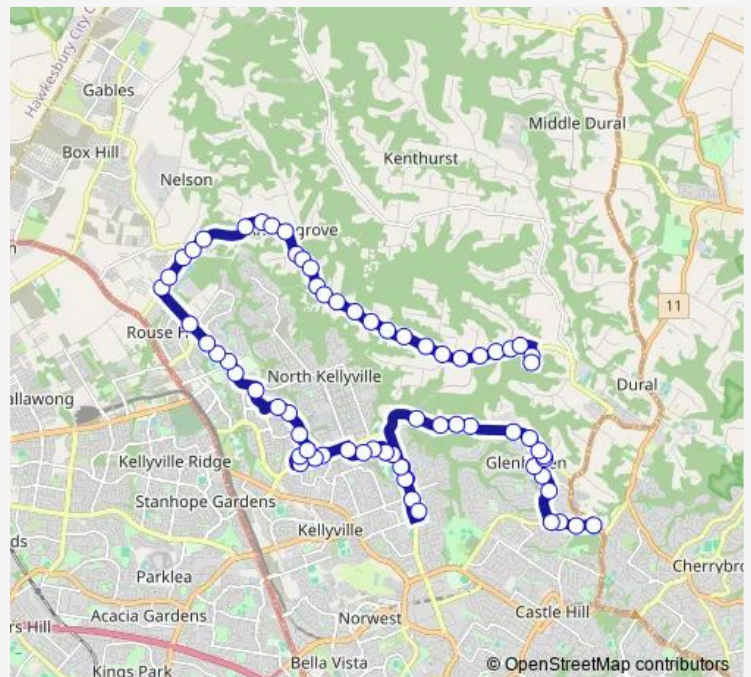

[Open route schedule](#)

- Old Northern Rd Before Gilbert Rd
- Gilbert Rd After Huntingdale Cir
- Gilbert Rd Opp Glenshee Pl
- Gilbert Rd Opp Grange Rd
- Grange Rd Opp Sandhurst Cres
- Grange Rd After Ferncliffe Rd
- Grange Rd Before Evans Rd
- Evans Rd At Glenhaven Rd
- Glenhaven Rd After Evans Rd
- Glenhaven Public School, Glenhaven Rd
- Glenhaven Court, Glenhaven Rd
- 94 Glenhaven Rd
- Glenhaven Rd After Mills Rd
- 158 Glenhaven Rd
- 170 Glenhaven Rd
- Glenhaven Rd Opp Bannerman Rd
- 53 Green Rd
- Ted Pike Reserve, Green Rd
- Green Rd After Rosebery Rd
- William Clarke College, Morris Gr

Route schedule

Old Northern Rd Before Gilbert Rd — Marian Catholic College, School Grounds

Monday	07:36
Tuesday	07:36
Wednesday	07:36
Thursday	07:36
Friday	07:36
Saturday	—
Sunday	—

Route info

Direction: Old Northern Rd Before Gilbert Rd

Stops: 69

Trip Duration: 1 hour 11 min

2069 — Old Northern Rd before Gilbert Rd to Marian College via William Clarke College

Green Rd Opp Ted Pike Reserve

34 Green Rd

Marella Av At Lowan Pl

James Mileham Dr Opp Carlisle Cres

Withers Rd At Brushwood Dr

Withers Rd After Mile End Rd

Annangrove Rd After The Water Lane

Annangrove Rd Before Limestone Rd

269 Annangrove Rd

Annangrove Rd Before Edwards Rd

259 Annangrove Rd

Annangrove Rd Before Joylyn Rd