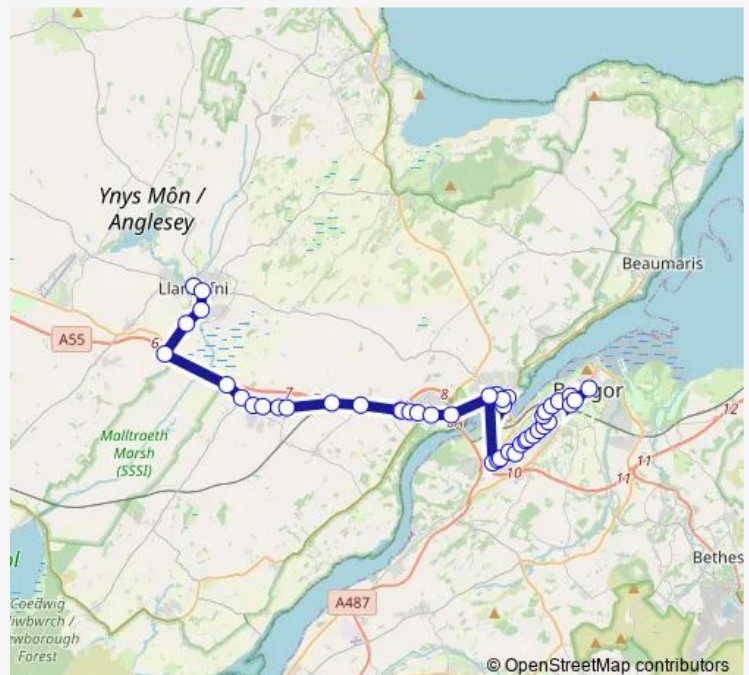

Thursday 06:50-23:15

Friday 06:50-23:15

Saturday 06:50-23:15

Sunday 10:50-22:50

Route info

Direction: Post Office

Stops: 42

Trip Duration: 0 hour 44 min

Thursday 06:45-22:00

Friday 06:45-22:00

Saturday 06:45-22:00

Sunday 07:55-19:55

Route info

Direction: Bangor Bus Station Stand C

Stops: 46

Trip Duration: 0 hour 52 min