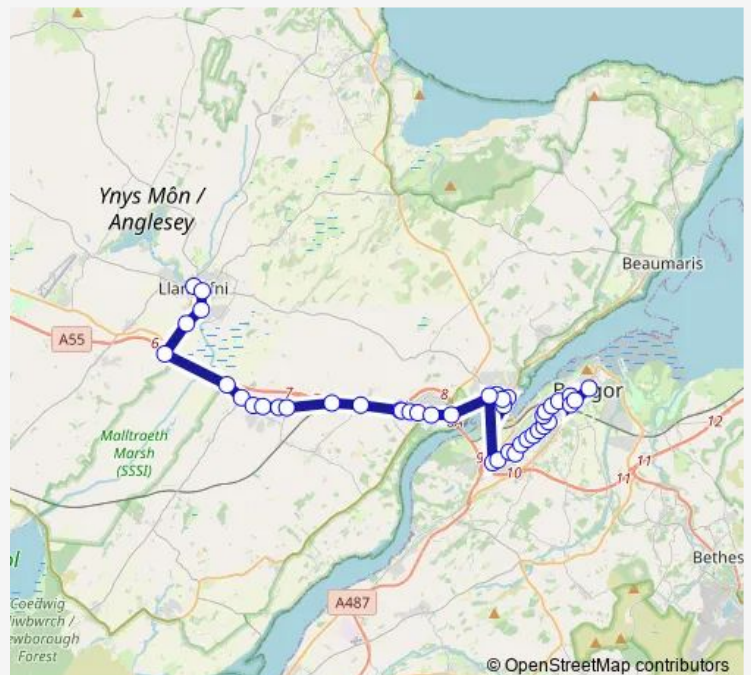

Thursday 06:50-23:15

Friday 06:50-23:15

Saturday 06:50-23:15

Sunday 10:50-22:50

Route info

Direction: Post Office

Stops: 42

Trip Duration: 0 hour 54 min

■ 4A — Bangor - Llangefni

Waitrose

King George's Field

Menai Bridge Cemetery

Lon Treborth

Ysgol y Faenol

Goleufryn

Ysbyty Gwynedd