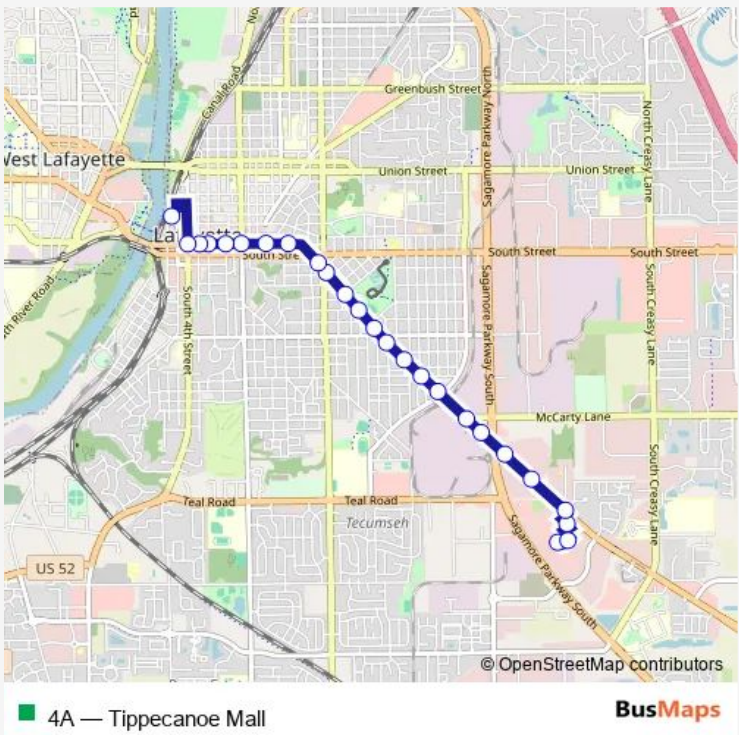

Bus 4A Tippecanoe Mall

[Go to website](#)

Direction
 Citybus Center: Bus215 — Tippecanoe Mall Entrance E: Bus373
 24 stops
[Open route schedule](#)

- Citybus Center: Bus215
- South St & 4th St (SW Corner): Bus265
- South St & 5th St (SW Corner): Bus329
- Tippecanoe Co Public Library on South St: Bus351
- South St & 10th St (West of): Bus659
- South St & Mcgrath Ave (West of): Bus661
- South St & 14th St (SW Corner): Bus206
- South St & 16th St (SW Corner): Bus939
- Alabama St & Main St (NW Corner): Bus391nw
- Main St & Jackson St (SW Corner): Bus444sw
- Main St & Scott St (NW): Bus482nw
- Main St & Congress St (North of): Bus947
- Main St & 24th St (West Side North of): Bus216w
- Main St & S 25th St (SE Corner): Bus663se
- Main St & S 28th St (SE Corner): Bus664se
- Main St & Earl Ave (SW Corner): Bus531sw
- Main St & Mccarty Ln (West Side): Bus525
- Lafayette Marketplace: Bus667
- SR 38/25 @ Shoe Carnival: Bus141
- Professional Ct & SR 38/25(SW Corner): Bus948
- SR 38/25 & Kingsway Dr (SW Corner): Bus421sw

Route schedule
 Citybus Center: Bus215 — Tippecanoe Mall Entrance E: Bus373

Monday	05:45-22:45
Tuesday	05:45-22:45
Wednesday	05:45-22:45
Thursday	05:45-22:45
Friday	05:45-22:45
Saturday	06:45-18:45
Sunday	08:45-17:45

Route info
 Direction: Citybus Center: Bus215
 Stops: 24
 Trip Duration: 0 hour 17 min

Wendy's at Tippecanoe Mall (South Side): Bus672

Dicks at Tippecanoe Mall: Bus673

Tippecanoe Mall Entrance E: Bus373

Direction

Sunday 09:23-18:23

Route info

Direction: Tippecanoe Mall Entrance E: Bus373

Stops: 25

Trip Duration: 0 hour 22 min

4A Bus time schedules and route maps are available in an offline PDF at busmaps.com. Use the busmaps.com website to see live bus times, train schedule or subway schedule, and step-by-step directions for all public transit in Lafayette