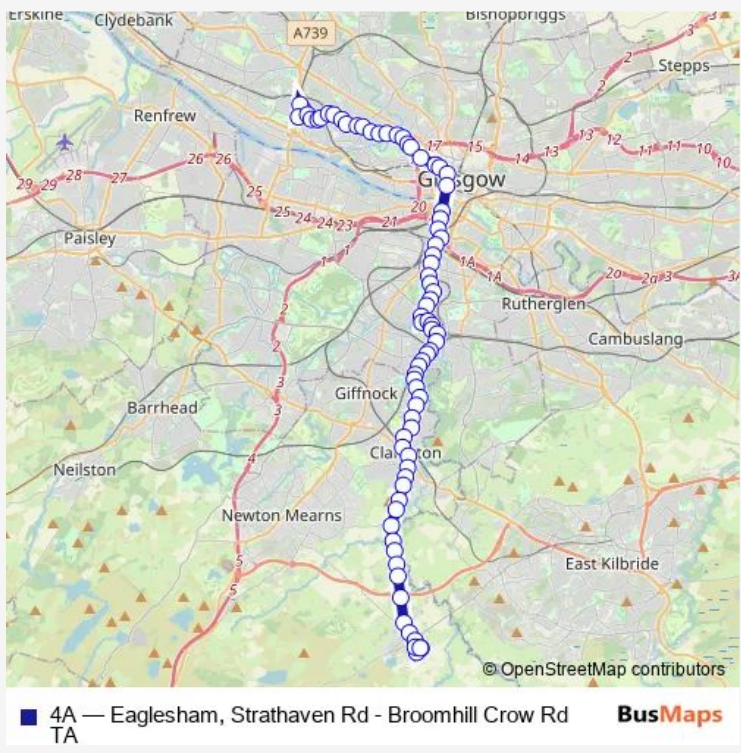

Bus 4A Eaglesham, Strathaven Rd - Broomhill Crow Rd TA

[Go to website](#)

Direction
Mitre Road — Hill Drive

76 stops

[Open route schedule](#)

- Mitre Road
- Balshagray Avenue
- Balshagray Avenue
- Marlborough Avenue
- Crow Road
- Churchill Drive
- Clarence Gardens
- Airlie Street
- Polworth Street
- Crown Road North
- Hyndland Avenue
- Dowanhill Street
- Caledon Lane
- Boyd Orr building
- University Library
- University Union
- Park Road
- Burnbank Bowling Club
- Woodlands Gate
- Lynedoch Street
- Garnet Street

Stops: 76

Trip Duration: 1 hour 15 min

Bath Lane

Wellington street

St Vincent Street

Central Station

Bridge St Underground

Bedford Street

Wellcroft Place

Devon Street

Star Bar

Copelaw Street

Kingarth Street

Langside Lane

Victoria Road

Grange Road

Direction: Hill Drive

Stops: 72

Trip Duration: 1 hour 13 min

Bogton Avenue

Gavinton Street

Brunton Street

Holmhead Road

Monreith Road East