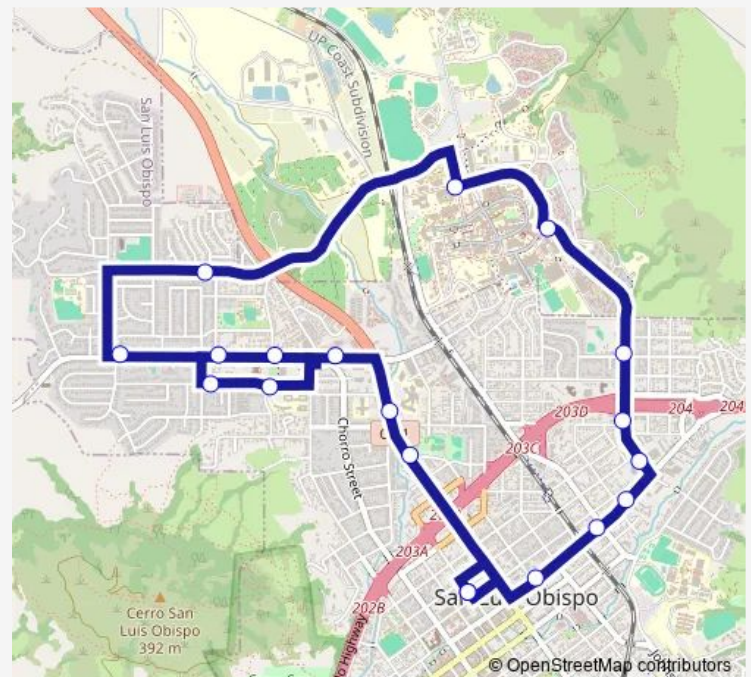

Bus 4A Monterey/Foothill/Cal Poly

[Go to website](#)

Direction

Downtown Transit Center — Downtown Transit Center

19 stops

[Open route schedule](#)

Downtown Transit Center

Santa Rosa at Oak (Santa Rosa Park)

Santa Rosa at Murray (N)

Foothill at University Square (W)

Foothill at Ferrini (W)

Foothill at Cuesta (W)

Ramona at S. Tassajara

Ramona at Palomar

Foothill at Patricia

Highland at Cuesta (E)

Downtown Transit Center

Route schedule

Downtown Transit Center — Downtown Transit Center

Monday 06:00-22:30

Tuesday 06:00-22:30

Wednesday 06:00-22:30

Thursday 06:00-22:30

Friday 06:00-22:30

Saturday 08:15-19:30

Sunday 08:15-19:30

Route info

Direction: Downtown Transit Center

Stops: 19

Trip Duration: 0 hour 35 min

4A — Monterey/Foothill/Cal Poly

4A Bus time schedules and route maps are available in an offline PDF at busmaps.com. Use the busmaps.com website to see live bus times, train schedule or subway schedule, and step-by-step directions for all public transit in San Luis Obispo