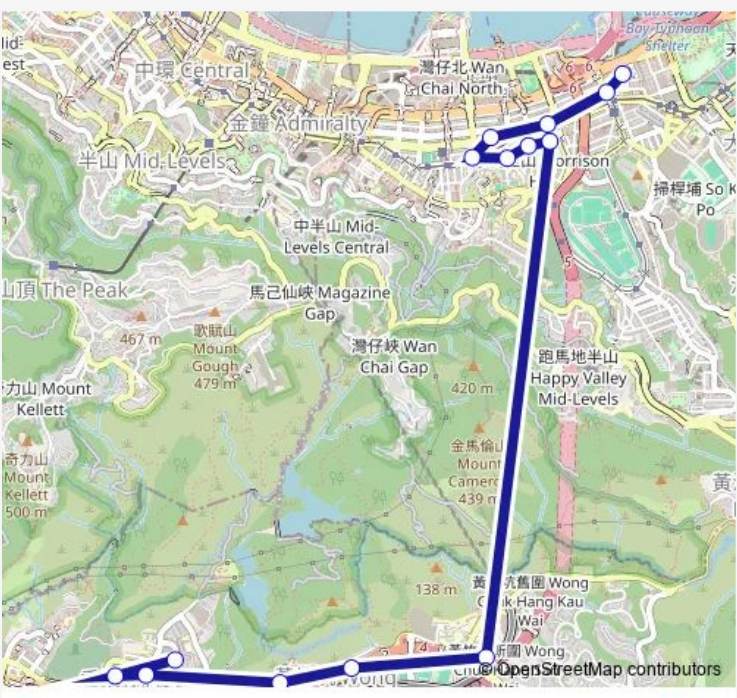

Bus 4A Aberdeen (Shek PAI WAN) - Causeway BAY (Cannon Street)

[Go to website](#)

Direction
 SHEK PAI WAN ESTATE PUBLIC TRANSPORT INTER-CHANGE — NEAR PRESIDENT THEATRE, CANNON STREET
 14 stops
[Open route schedule](#)

Route schedule
 SHEK PAI WAN ESTATE PUBLIC TRANSPORT INTER-CHANGE — NEAR PRESIDENT THEATRE, CANNON STREET

Monday	06:00-09:00
Tuesday	06:00-09:00
Wednesday	06:00-09:00
Thursday	06:00-09:00
Friday	06:00-09:00
Saturday	06:00-09:00
Sunday	06:00-07:00

Route info
 Direction: SHEK PAI WAN ESTATE PUBLIC TRANSPORT INTERCHANGE
 Stops: 14
 Trip Duration: 0 hour 17 min

4A — Aberdeen (Shek PAI WAN) - Causeway BAY (Cannon Street) **BusMaps**

Direction

NEAR PRESIDENT THEATRE, CANNON STREET —
SHEK PAI WAN ESTATE PUBLIC TRANSPORT INTER-
CHANGE

Thursday 06:00-09:00

Friday 06:00-09:00

Saturday 06:00-09:00

Sunday 06:00-07:00

Route info

Direction: NEAR PRESIDENT THEATRE, CANNON
STREET

Stops: 10

Trip Duration: 0 hour 17 min