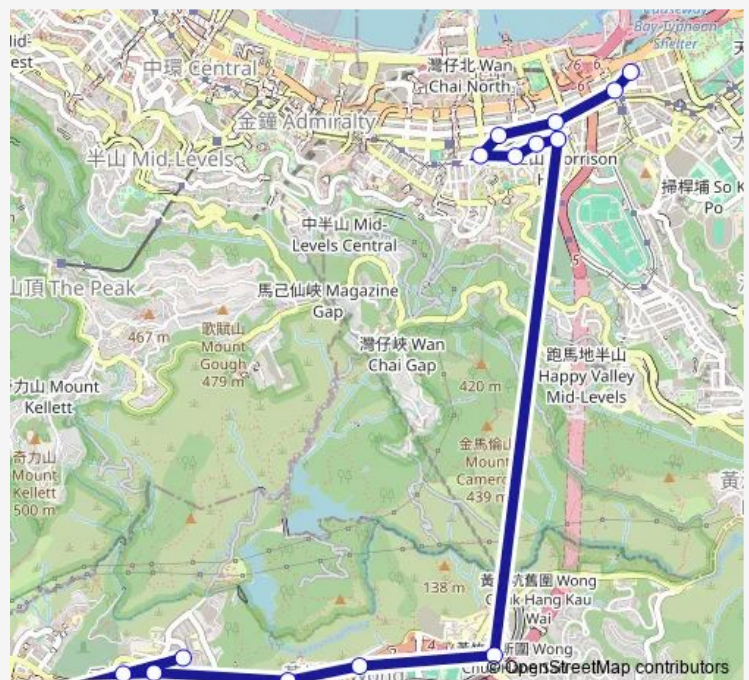

Sungib Industrial Centre, Wong Chuk Hang Road|Wong Chuk Hang Road, House NO. 49|Wong Chuk Hang Road, House NO. 49|Wong Chuk Hang Road, Near Tong BIN Lane

Wong Chuk Hang Road, Eastbound BUS BAY Near Aberdeen Tunnel

Route schedule

Shek PAI WAN Estate Public Transport Interchange — Near President Theatre, Cannon Street|Near President Theatre, Cannon Street

Monday	06:00-09:00
Tuesday	06:00-09:00
Wednesday	06:00-09:00
Thursday	06:00-09:00
Friday	06:00-09:00
Saturday	06:00-09:00
Sunday	06:00-07:00

Route info

Direction: Shek PAI WAN Estate Public Transport Interchange

Stops: 14

Trip Duration: 0 hour 21 min

Direction

Near President Theatre, Cannon Street|Near President Theatre, Cannon Street — Shek PAI WAN Estate Public Transport Interchange

10 stops

[Open route schedule](#)

Near President Theatre, Cannon Street|Near President Theatre, Cannon Street

No.160 WAN Chai Road

No.228 WAN Chai Road

Morrison Hill Road, Outside Happy Valley Racecourse

Wong Chuk Hang Road, Wong Chuk Hang Recreation Ground|Wong Chuk Hang Road, Outside Wong Chuk Hang Recreation Ground