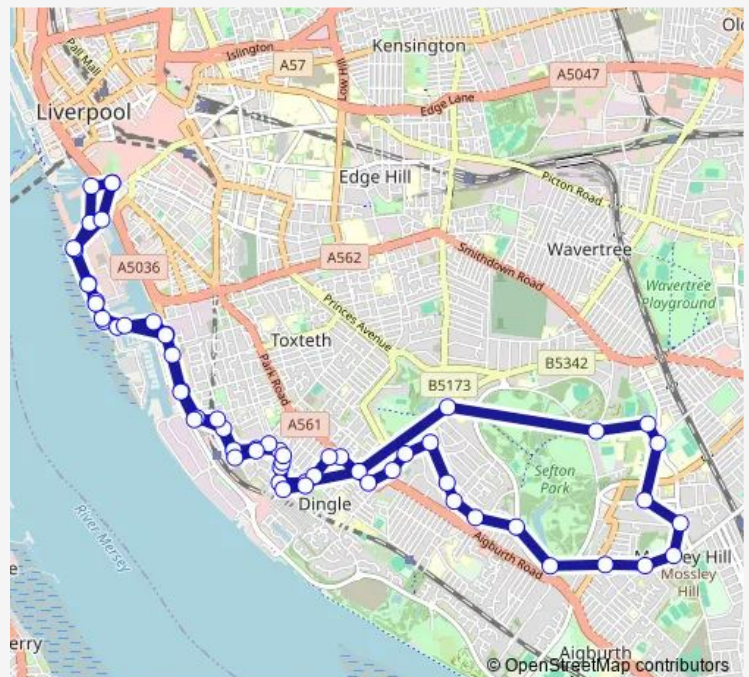

Exhibition Centre Liverpool

Queens Dock

Mariners Wharf

Queens Dock

The Anchorage

Pleasant Hill Street

Hill Street

Navigation Wharf

### Route schedule

Liverpool ONE Bus Station — Liverpool ONE Bus Station

Monday 09:02-15:00

Tuesday 09:02-15:00

Wednesday 09:02-15:00

Thursday 09:02-15:00

Friday 09:02-15:00

Saturday 09:02-15:00

### Route info

Direction: Liverpool ONE Bus Station

Stops: 60

Trip Duration: 0 hour 52 min

■ 4A — Liverpool One - Dingle

Windermere Terrace

Merebank Court

Grenbank Road