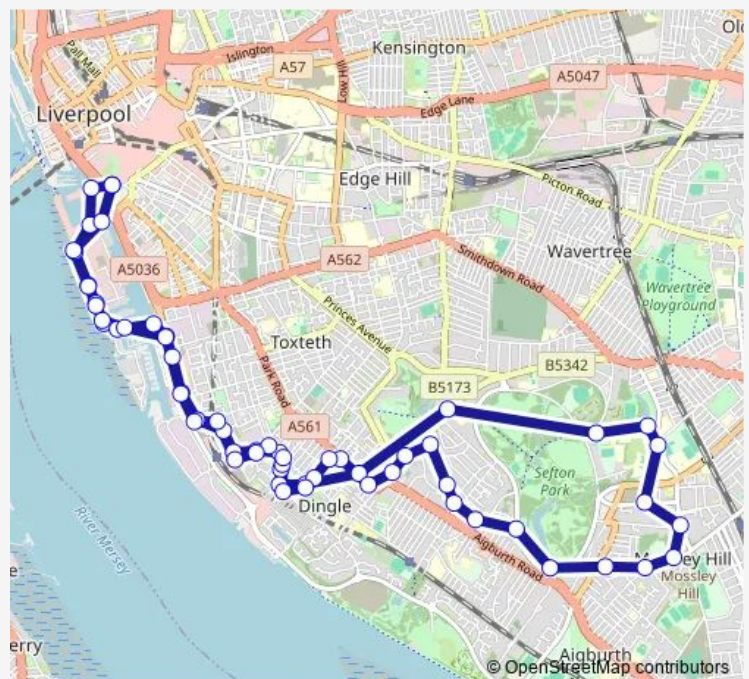

### Route schedule

Liverpool ONE Bus Station — Liverpool ONE Bus Station

Monday 09:02-15:00

Tuesday 09:02-15:00

Wednesday 09:02-15:00

Thursday 09:02-15:00

Friday 09:02-15:00

Saturday 09:02-15:00

### Route info

Direction: Liverpool ONE Bus Station

Stops: 60

Trip Duration: 0 hour 52 min

■ 4A — Liverpool One - Dingle

Windermere Terrace

Merebank Court

Grenbank Road