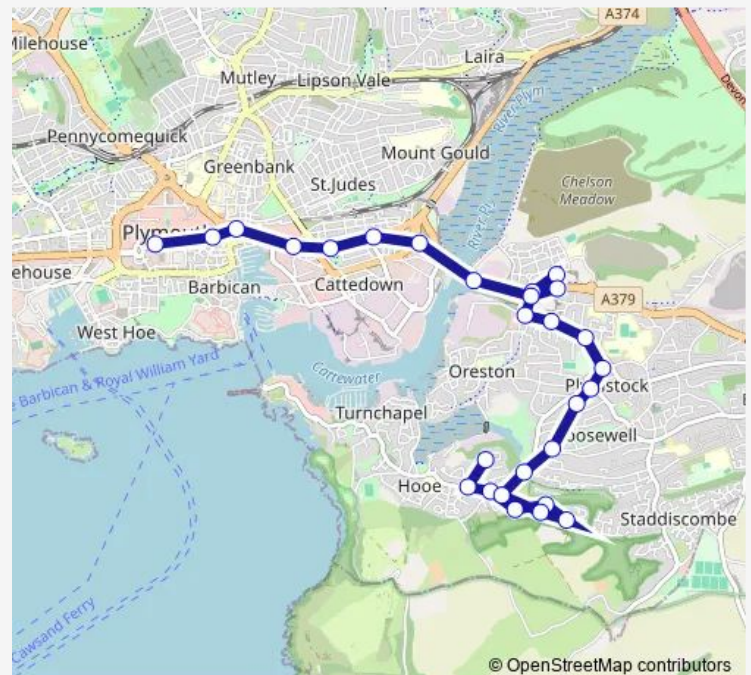

Thursday 09:31-17:51

Friday 09:31-17:51

Saturday —

Sunday —

Route info

Direction: Ashery Drive

Stops: 28

Trip Duration: 0 hour 29 min

■ 4A — Plymouth City Centre - Elburton

Laira Bridge

Elliott Road

Astor Fields

St Johns Church

Charles Church

Viaduct

Royal Parade

Direction

Royal Parade — Ashery Drive

32 stops

[Open route schedule](#)

Royal Parade

Viaduct

Exeter Street

Friary Park

Tuesday 09:00-17:20

Wednesday 09:00-17:20

Thursday 09:00-17:20

Friday 09:00-17:20

Saturday —

Sunday —

Route info

Direction: Royal Parade