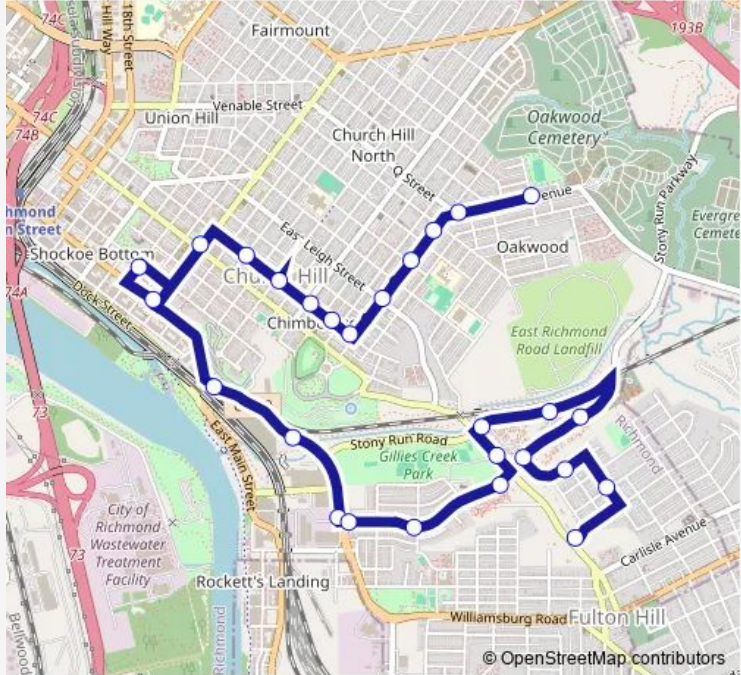

# Bus 4a Montrose

[Go to website](#)

**Direction**  
 Rawlings & Government — Oakwood & Canepa  
 22 stops  
[Open route schedule](#)

- Rawlings & Government
- Admiral Gravelly & Government
- Admiral Gravelly Boulevard + Gilliam
- Admiral Gravelly Boulevard + Williamsburg
- Main at East Riverfront
- Main + 26th
- Main + 25th
- 23rd & Franklin
- 25th & Broad
- Marshall + 27th
- Marshall + 29th
- Marshall + 31st
- Marshall + 33rd
- Marshall + Chimborazo Boulevard
- Chimborazo Boulevard + Leigh
- Chimborazo Boulevard + N
- Chimborazo Boulevard + O
- P + 35th
- R + 36th
- 35th + Canepa
- E Richmond & Oakwood

**Route schedule**  
 Rawlings & Government — Oakwood & Canepa

Monday	06:00-23:00
Tuesday	06:00-23:00
Wednesday	06:00-23:00
Thursday	06:00-23:00
Friday	06:00-23:00
Saturday	06:00-23:00
Sunday	06:00-23:00

**Route info**  
 Direction: Rawlings & Government  
 Stops: 22  
 Trip Duration: 0 hour 20 min

4a — Montrose **BusMaps**

**Direction**

Oakwood &amp; Canepa — Rawlings &amp; Government

27 stops

[Open route schedule](#)

## Route info

Direction: Oakwood &amp; Canepa

Stops: 27

Trip Duration: 0 hour 23 min

Luray + Newman

Rawlings & Government

4a Bus time schedules and route maps are available in an offline PDF at [busmaps.com](https://busmaps.com). Use the [busmaps.com](https://busmaps.com) website to see live bus times, train schedule or subway schedule, and step-by-step directions for all public transit in Richmond