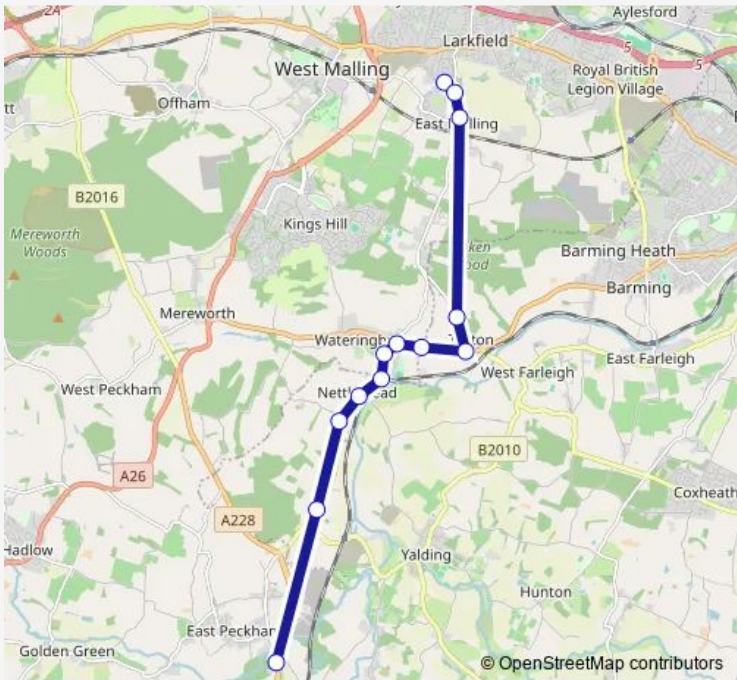

Bus 4A East Malling - East Peckham

[Go to website](#)

Direction
Edward Walk — Branbridges Road

13 stops

[Open route schedule](#)

- Edward Walk
- Beech Road
- King and Queen
- Livesey Street
- The Street
- Valley Court
- The Wateringbury
- Glebe Meadow
- Railway Station
- Village Hall
- Gibbs Hill
- The Hop Pole
- Branbridges Road

Route schedule
Edward Walk — Branbridges Road

Monday	07:15
Tuesday	07:15
Wednesday	07:15
Thursday	07:15
Friday	07:15
Saturday	—
Sunday	—

Route info

Direction: Edward Walk

Stops: 13

Trip Duration: 0 hour 35 min

■ 4A — East Malling - East Peckham **BusMaps**

Direction

Co-op — Teapot Lane

19 stops

[Open route schedule](#)

Co-op
The Hop Pole
Gibbs Hill
Village Hall
Railway Station
Glebe Meadow
The Wateringbury
Valley Court
The Street
Livesey Street
Railway Station
King and Queen
Beech Road
Larkspur Road
Wealden Hall
Bell Lane
Ditton Corner
TA Centre
Teapot Lane

Route schedule

Co-op — Teapot Lane

Monday	16:10
Tuesday	16:10
Wednesday	16:10
Thursday	16:10
Friday	16:10
Saturday	—
Sunday	—

Route info

Direction: Co-op

Stops: 19

Trip Duration: 0 hour 35 min

4A Bus time schedules and route maps are available in an offline PDF at busmaps.com. Use the busmaps.com website to see live bus times, train schedule or subway schedule, and step-by-step directions for all public transit in Maidstone