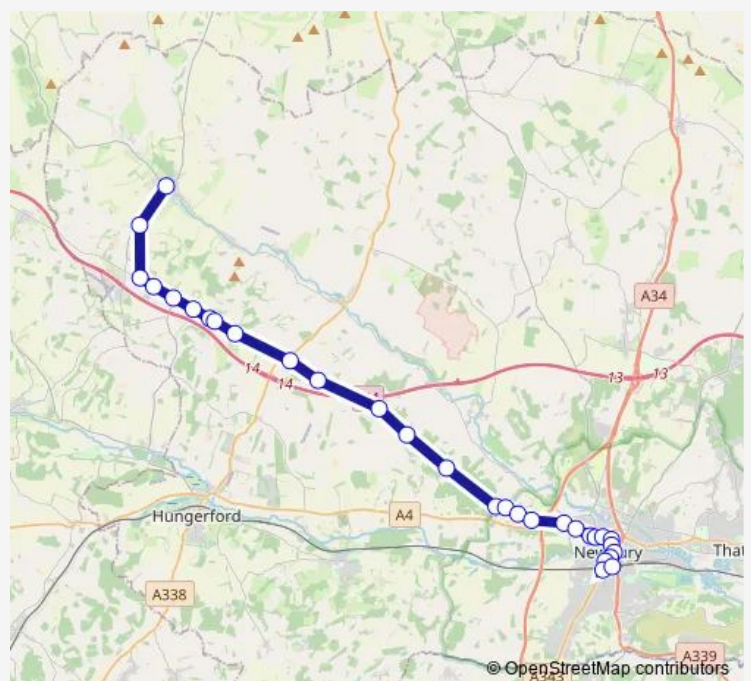

### Route schedule

Market Square — Newbury Station

Monday	16:52
Tuesday	16:52
Wednesday	16:52
Thursday	16:52
Friday	16:52
Saturday	16:52
Sunday	—

### Route info

Direction: Market Square

Stops: 30

Trip Duration: 0 hour 35 min

4A — Newbury - Lambourn via Speen, Stockcross, Shefford Woodlands, Lambourn Woodlands

BusMaps

Leys Gardens

Oxford Street

Park Way Top

Park Way

Newbury Wharf

Cheap Street

Market Street

Fair Close

Newbury Station

**Direction**

## Route schedule

Newbury Wharf — Market Square

Monday 06:35

Tuesday 06:35

Wednesday 06:35

Thursday 06:35

Friday 06:35

Saturday 06:45