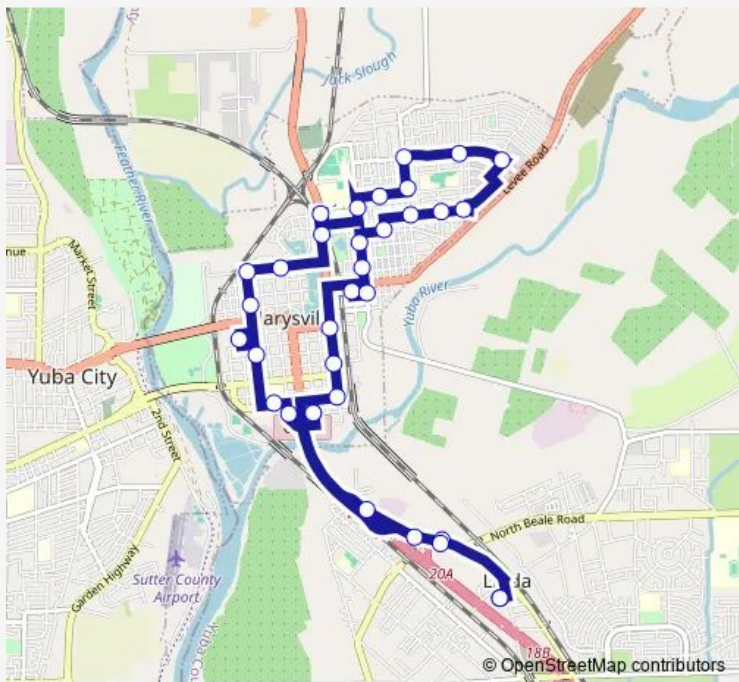

**Bus 4A Marysville Loop**

[Go to website](#)

**Direction**  
 Peach Tree Clinic — Peach Tree Clinic  
 34 stops  
[Open route schedule](#)

- Peach Tree Clinic
- N Beale Rd & Walmart North
- N Beale Rd at Rio Inn
- D & 2nd
- F & Second St (Buttes Manor)
- 3rd St at Rideout Hosp
- H & 7th St
- I St & 9th St (Sb)
- H & 11th St
- 14th St & H St
- 14th St & Ellis Lake Dr
- B & 16th St
- E 18th & B St
- Ramirez & E 18th St
- E 19th & Sampson St
- Covillaud & East 19th St
- Covillaud & East 22nd St
- E 22nd & Huston St
- E 22nd & Hansen St
- E 17th & Huston St
- E 17th & Del Pero St

Route schedule  
 Peach Tree Clinic — Peach Tree Clinic

Monday	07:09-18:09
Tuesday	07:09-18:09
Wednesday	07:09-18:09
Thursday	07:09-18:09
Friday	07:09-18:09
Saturday	—
Sunday	—

Route info  
 Direction: Peach Tree Clinic  
 Stops: 34  
 Trip Duration: 0 hour 53 min

4A — Marysville Loop **BusMaps**

E 17th & Covillaud St

Sampson & E 16th St

Ramirez & E 15th St

Ramirez & E 13th St

Yuba St & 12th St (One-Stop)

Ramirez & E 11th St

B & 9th St

## Route info

Direction: Peach Tree Clinic

Stops: 34

Trip Duration: 0 hour 53 min

Yuba St & 12th St (One-Stop)

Ramirez & E 11th St

B & 9th St

B & 6th St