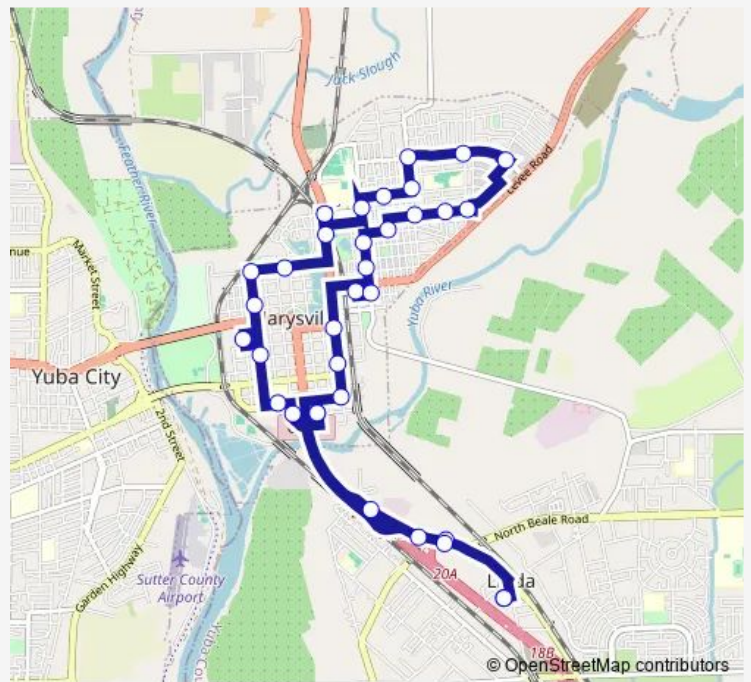

Bus 4a Marysville Loop

[Go to website](#)

Direction
 Peach Tree Clinic — Peach Tree Clinic
 34 stops
[Open route schedule](#)

- Peach Tree Clinic
- N Beale Rd & Walmart North
- N Beale Rd at Rio Inn
- D & 2nd
- F & Second St (Buttes Manor)
- 3rd St at Rideout Hosp
- H & 7th St
- I St & 9th St (Sb)
- H & 11th St
- 14th St & H St
- 14th St & Ellis Lake Dr
- B & 16th St
- E 18th & B St
- Ramirez & E 18th St
- E 19th & Sampson St
- Covillaud & East 19th St
- Covillaud & East 22nd St
- E 22nd & Huston St
- E 22nd & Hansen St
- E 17th & Huston St
- E 17th & Del Pero St

Route schedule
 Peach Tree Clinic — Peach Tree Clinic

Monday	07:09-19:09
Tuesday	07:09-19:09
Wednesday	07:09-19:09
Thursday	07:09-19:09
Friday	07:09-19:09
Saturday	—
Sunday	—

Route info
 Direction: Peach Tree Clinic
 Stops: 34
 Trip Duration: 0 hour 53 min

B & 6th St

B St & 3rd St

D & 2nd

N Beale Rd & Feather River

N Beale Rd & Walmart South

Peach Tree Clinic

Direction

Peach Tree Clinic — Peach Tree Clinic

Thursday 06:33

Friday 06:33

Saturday 08:33-17:09

Sunday —

Route info

Direction: Peach Tree Clinic

Stops: 34

Trip Duration: 0 hour 53 min