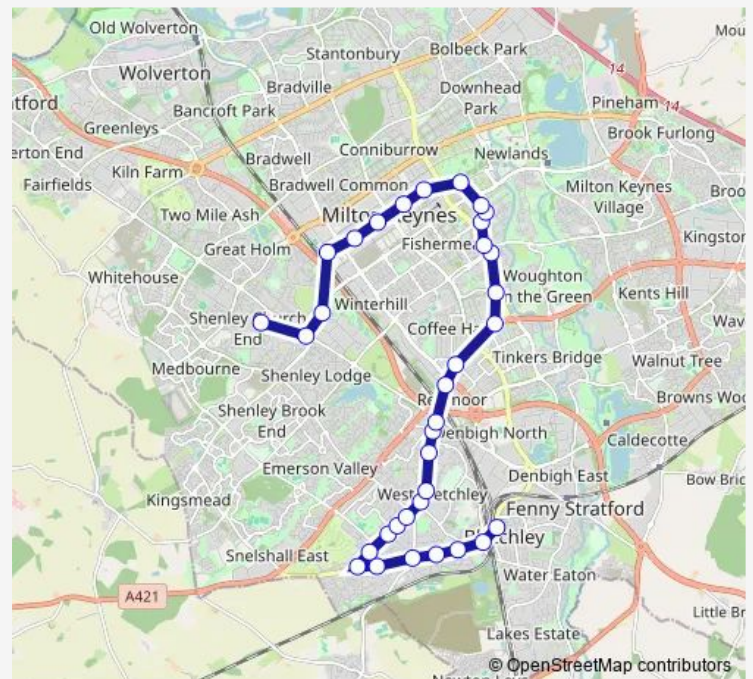

Fishermead Roundabout South

### Route info

Direction: Bus Station

Stops: 34

Trip Duration: 0 hour 55 min

4A

BusMaps

Fishermead Roundabout North

Springfield Boulevard