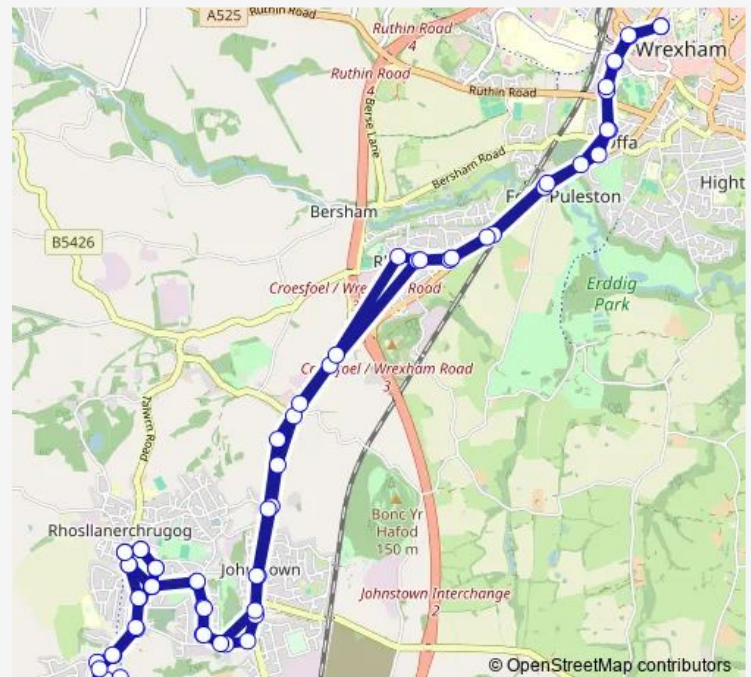

Thursday 09:00-16:00

Friday 09:00-16:00

Saturday 09:00-16:00

Sunday —

Route info

Direction: Wrexham Bus Station 4

Stops: 70

Trip Duration: 0 hour 52 min

■ 4A — Wrexham - Penycae via Johnstown

BusMaps

Wern School

Rhosllanerchrugog Cross

Nag's Head

Broad Street

Capel Ebenezer

Wern School