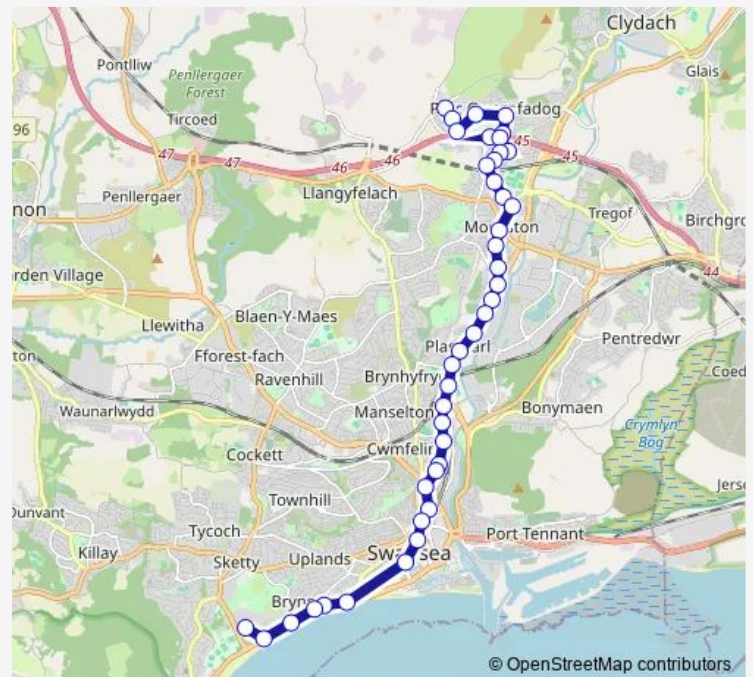

### Direction

Swansea Bus Station Stand L — Morriston Hospital Main Entrance

38 stops

[Open route schedule](#)

Swansea Bus Station Stand L

The Kingsway

Orchard Street

High Street Station

### Route schedule

Swansea Bus Station Stand L — Morriston Hospital Main Entrance

Monday 19:55-22:50

Tuesday —

Wednesday —

Thursday 19:55-22:50

Friday 19:55-22:50

Saturday —

### Route info

Direction: Swansea Bus Station Stand L

Stops: 38

Trip Duration: 0 hour 37 min

4A — Singleton Hospital - Morriston Hospital via Swansea City, Parc Gwernfadog

Morrison Police Station Stand 2

Sway Road

## Route info

Direction: Singleton Hospital (Main Entrance)

Stops: 43

Trip Duration: 0 hour 54 min

Church in the Middle of the Road

Woodfield Street

Morrison Post Office

Morrison Police Station Stand 1