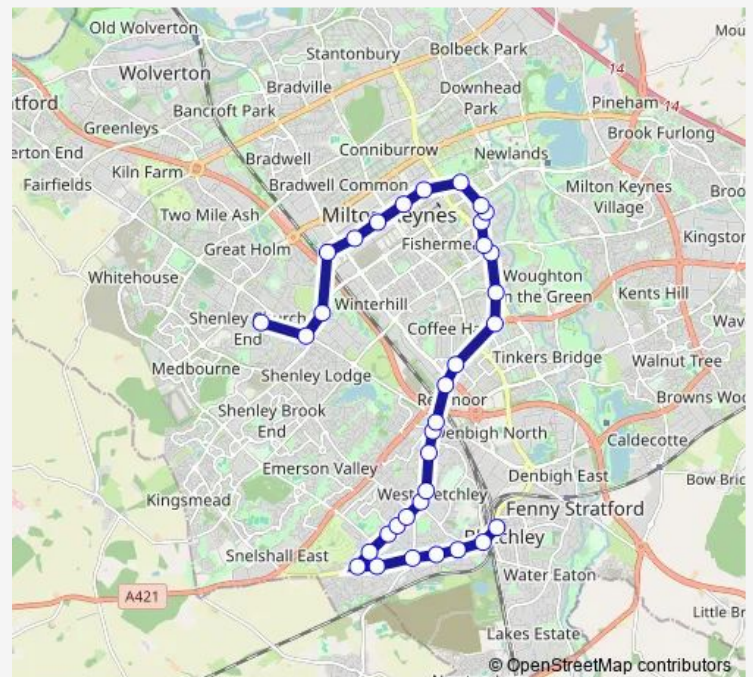

Milton Keynes Hospital

Waterside

Fishermead Roundabout South

Route schedule

Bus Station — Shenley Church End Local Centre

Monday 04:55-19:45

Tuesday 04:55-19:45

Wednesday 04:55-19:45

Thursday 04:55-19:45

Friday 04:55-19:45

Saturday 07:10-19:45

Sunday 08:17-18:17

Route info

Direction: Bus Station

Stops: 34

Trip Duration: 0 hour 51 min

■ 4A — Shenley Church End - Bletchley

Fishermead Roundabout North

Springfield Boulevard

Springfield Local Centre

Kenwood Gate

Enmore Roundabout west

Theatre District

The Point

Thursday 06:05-19:45

Friday 06:05-19:45

Saturday 07:25-19:45

Sunday 09:15-19:15

Route info

Direction: Shenley Church End Local Centre

Stops: 34

Trip Duration: 0 hour 52 min