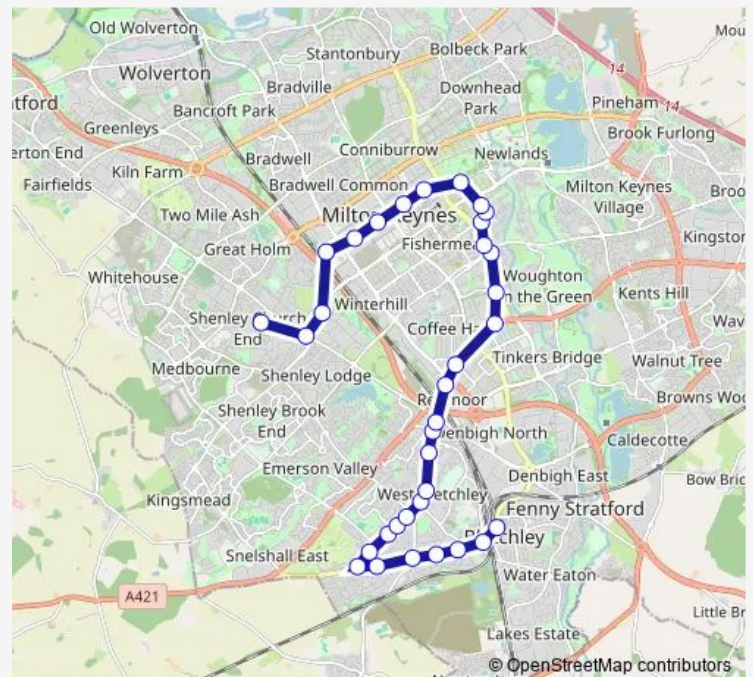

Fishermead Roundabout South

### Route info

Direction: Bus Station

Stops: 34

Trip Duration: 0 hour 51 min

■ 4A — Shenley Church End - Bletchley

Fishermead Roundabout North

Springfield Boulevard

Springfield Local Centre