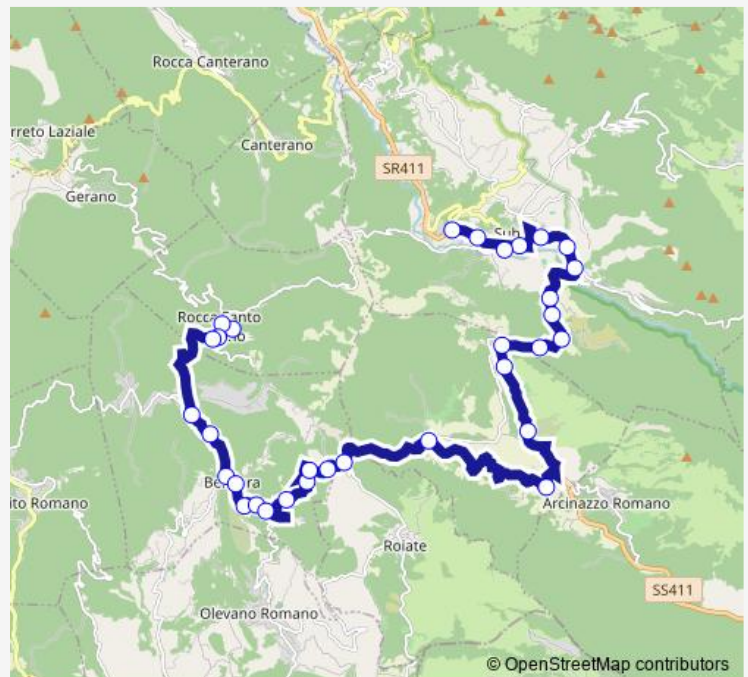

Affile | Santo Massimo # f4772

Route schedule

Rocca S. Stefano | Via Casale # f12013 — Subiaco | Via Sublacense (Deposito) # f8925

Monday	07:00
Tuesday	07:00
Wednesday	07:00
Thursday	07:00
Friday	07:00
Saturday	—
Sunday	—

Route info

Direction: Rocca S. Stefano | Via Casale # f12013

Stops: 32

Trip Duration: 0 hour 57 min

Subiaco | Via Sublacense Via Maremmana # f4773

Subiaco | Via Sublacense (Km 19) # f4774

Subiaco | Contrada Cagnano # f4775