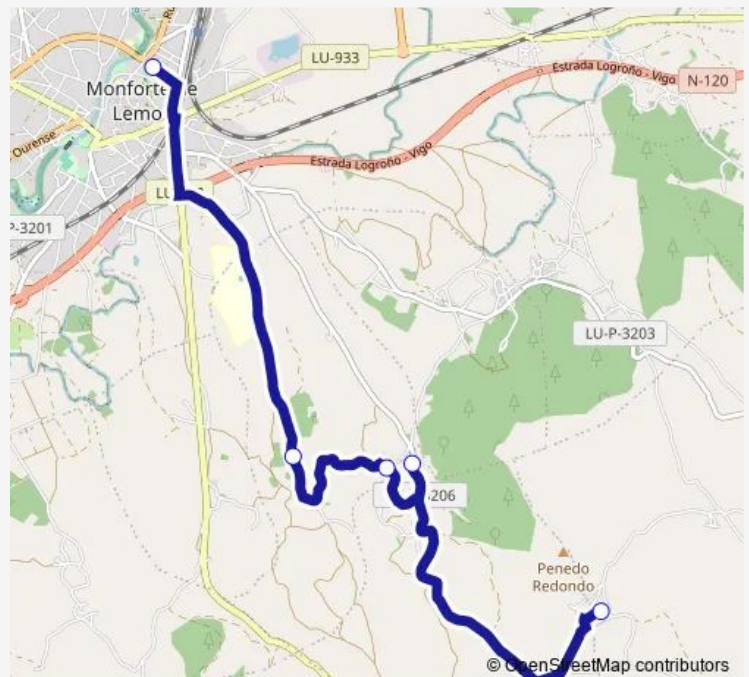

Bus XG677018 IES RÍO Cabe - Morade Grande

[Go to website](#)**Direction**

Morade Grande — IES RÍO Cabe

5 stops

[Open route schedule](#)

Morade Grande

Penela 2

Penela - A Fontela

Nocedas

IES RÍO Cabe

Route schedule

Morade Grande — IES RÍO Cabe

Monday	08:15
Tuesday	08:15
Wednesday	08:15
Thursday	08:15
Friday	08:15
Saturday	—
Sunday	—

Route info

Direction: Morade Grande

Stops: 5

Trip Duration: 0 hour 20 min

■ XG677018 — IES RÍO Cabe - Morade Grande

BusMaps

Direction

IES RÍO Cabe — Morade Grande

5 stops

[Open route schedule](#)

IES RÍO Cabe

Direction: IES RÍO Cabe

Stops: 5

Trip Duration: 0 hour 20 min

XG677018 Bus time schedules and route maps are available in an offline PDF at busmaps.com. Use the busmaps.com website to see live bus times, train schedule or subway schedule, and step-by-step directions for all public transit in Monforte de Lemos