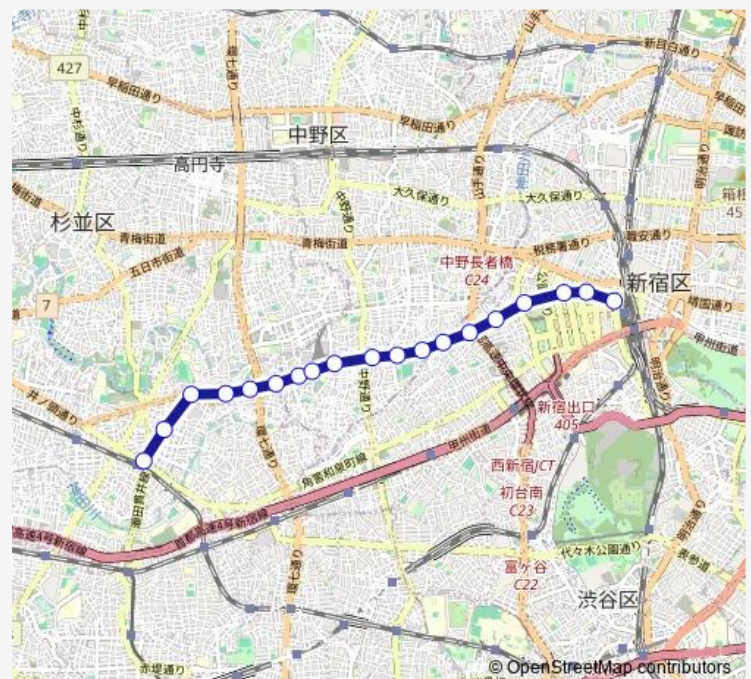

永福町駅 — 新宿駅西口

Monday 05:42-23:01

Tuesday 05:42-23:01

Wednesday 05:42-23:01

Thursday 05:42-23:01

Friday 05:42-23:01

Saturday 05:46-22:30

Sunday 06:11-22:30

Route info

Direction: 永福町駅

Stops: 19

Trip Duration: 0 hour 33 min

Direction

新宿駅西口 — 永福町

22 stops

[Open route schedule](#)

Monday 06:25-23:30

Tuesday 06:25-23:30

Wednesday 06:25-23:30

Thursday 06:25-23:30

Friday 06:25-23:30

Saturday 06:33-23:00

Sunday 06:40-23:00

Route info