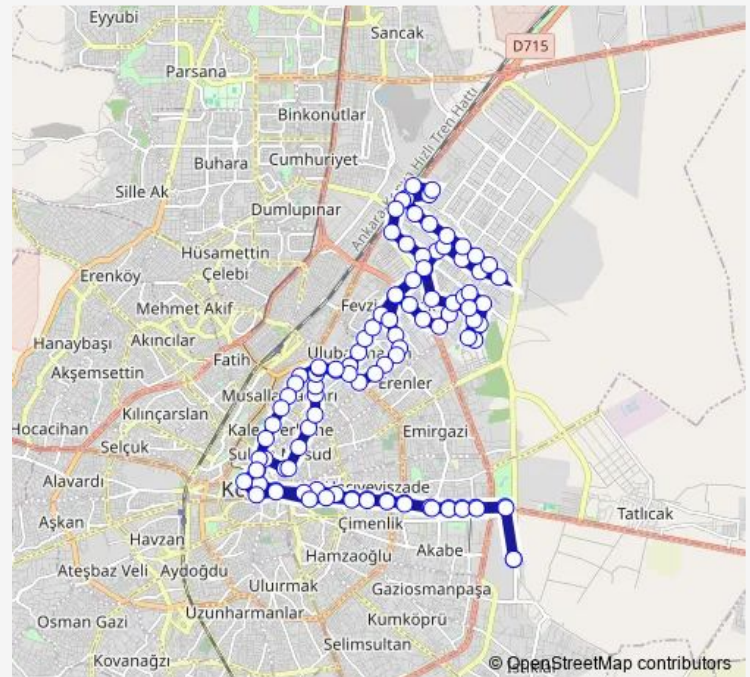

### Route schedule

Şifa — Şifa

Monday 07:00-17:30

Tuesday 07:00-17:30

Wednesday 07:00-17:30

Thursday 07:00-17:30

Friday 07:00-17:30

Saturday —

### Route info

Direction: Şifa

Stops: 104

Trip Duration: 1 hour 45 min

40-A — Marsan BÜsan Aykent - Marsan BÜsan Aykent

BusMaps

Kürden

Araplar AK Cami