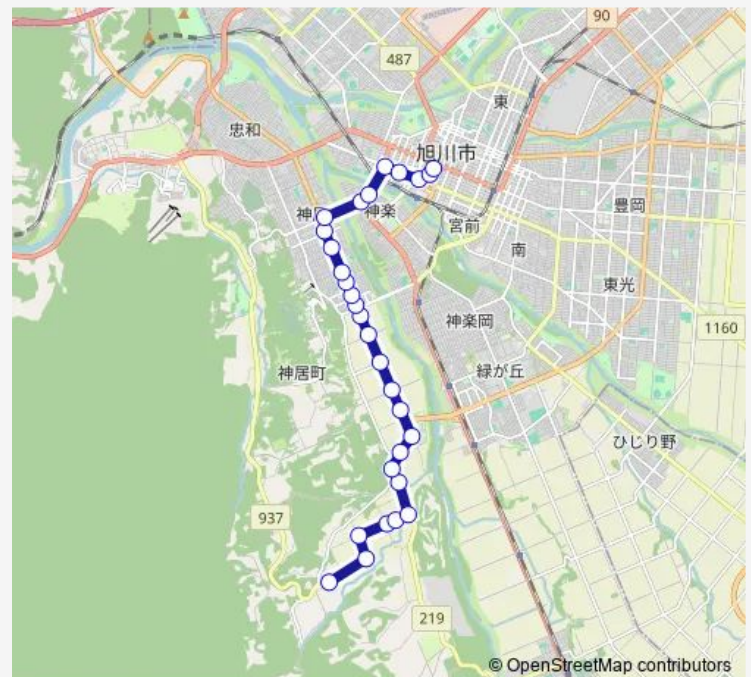

Thursday 10:55-13:55

Friday 10:55-13:55

Saturday —

Sunday —

Route info

Direction: 上雨紛

Stops: 29

Trip Duration: 0 hour 32 min