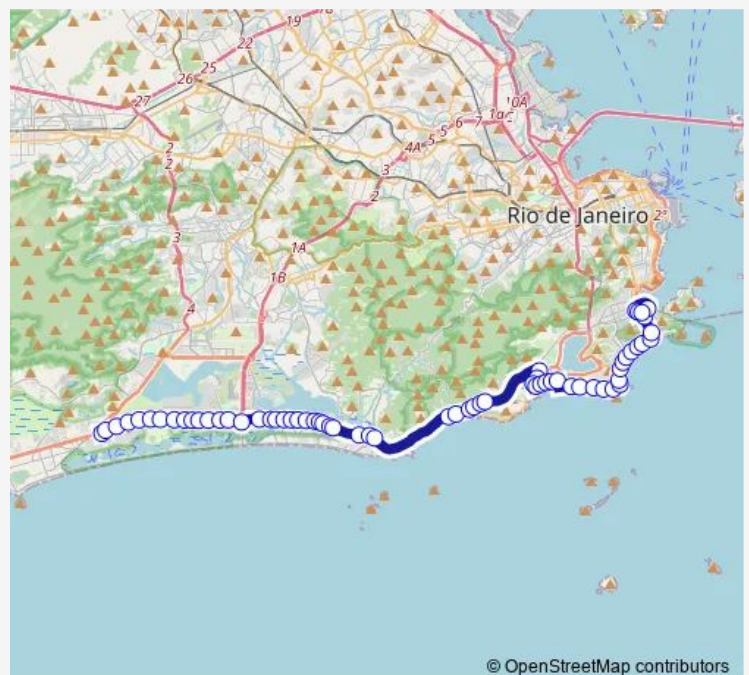

### Route schedule

Ponto Final: Barra Sul — Ponto Final: Rio Sul : Linha 553 e Sp553

Monday 00:00

Tuesday 00:00

Wednesday 00:00

Thursday 00:00

Friday 00:00

Saturday —

### Route info

Direction: Ponto Final: Barra Sul

Stops: 64

Trip Duration: 1 hour 36 min

© OpenStreetMap contributors

Sp553 — Barra Sul - Rio Sul

BusMaps

Afrânio Costa