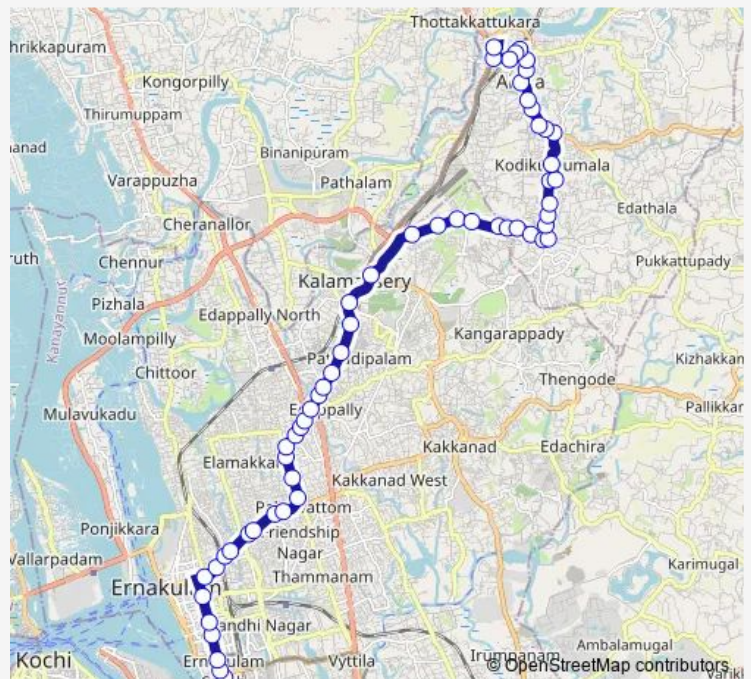

Bus Aluva ↔ Ernakulam South

[Go to website](#)

Direction

Aluva — Cochin Shipyard Main Gate

64 stops

[Open route schedule](#)

- Aluva
- Bank Junction
- Aluva Palace
- Town Hall
- Pump Junction
- Zeenath Junction
- Aluva Police Station
- Power House
- Assisi
- Andicompany
- Carmel Hospital
- Ashokapuram
- Cochin Bank
- Kodikuthmala
- Valavu
- Dynamic
- Adivaram
- kombara
- Varnam Nagar
- Kuzhikkattukara
- Thorappu Junction

Route schedule

Aluva — Cochin Shipyard Main Gate

Monday	06:00
Tuesday	06:00
Wednesday	06:00
Thursday	06:00
Friday	06:00
Saturday	06:00
Sunday	06:00

Route info

Direction: Aluva

Stops: 64

Trip Duration: 1 hour 15 min

Aluva ↔ Ernakulam South

Chaleppally

NAD Signal

Pullalikkara

Shanthigiri

Ayudha Vihar

Peringazha

Ambalapady

Saturday 06:00

Sunday 06:00

Route info

Direction: Cochin Shipyard Main Gate

Stops: 60

Trip Duration: 1 hour 13 min

Edappally Toll

Koonamthai