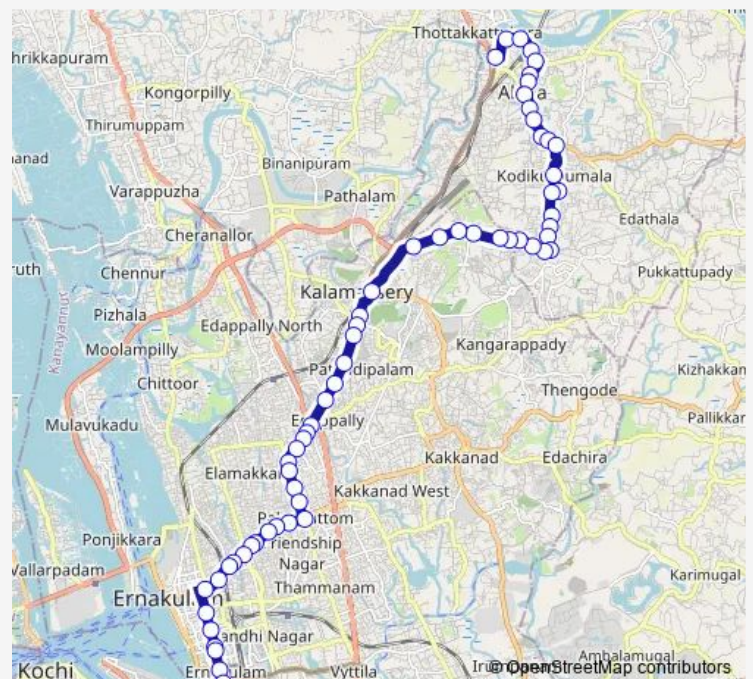

Govt High School

Changampuzha Park

Postoffice

Route schedule

Cochin Shipyard Main Gate — Aluva

Monday 06:00

Tuesday 06:00

Wednesday 06:00

Thursday 06:00

Friday 06:00

Saturday 06:00

Sunday 06:00

Route info

Direction: Cochin Shipyard Main Gate

Stops: 60

Trip Duration: 1 hour 13 min

Aluva ↔ Ernakulam South

Edappally Palli

Edappally

Edappally Junction

Edappally Lulu

Edappally Toll

Koonamthai

Pathadipalam

Tuesday 06:00

Wednesday 06:00

Thursday 06:00

Friday 06:00

Saturday 06:00

Sunday 06:00

Route info

Direction: Aluva