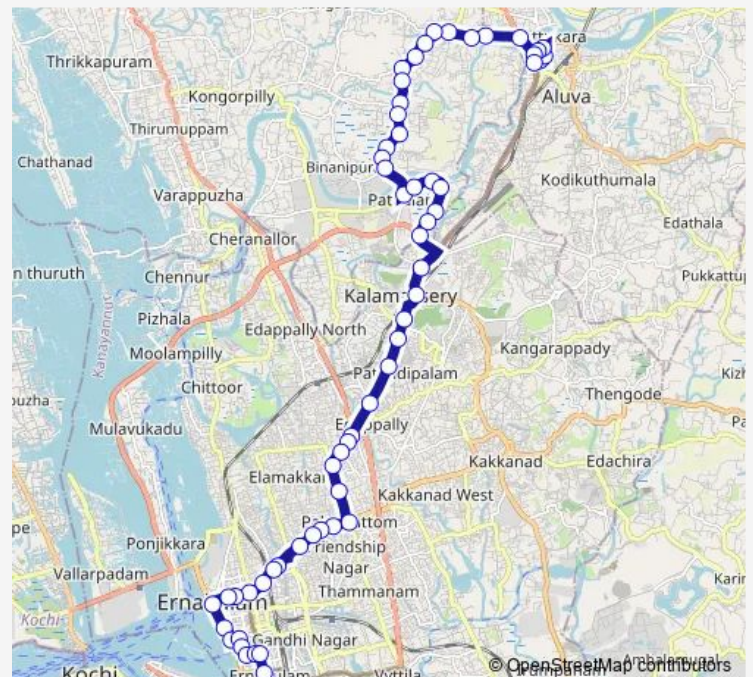

### Route schedule

Aluva — Cochin Shipyard Main Gate

Monday	06:00
Tuesday	06:00
Wednesday	06:00
Thursday	06:00
Friday	06:00
Saturday	06:00
Sunday	06:00

### Route info

Direction: Aluva

Stops: 62

Trip Duration: 1 hour 21 min

Aluva ↔ Ernakulam South

Paathalam

Geetha

Palli Padi

Aluva Ksrtc

Government Hospital

Karothukuzhi

Aluva

Bus time schedules and route maps are available in an offline PDF at [busmaps.com](https://busmaps.com). Use the [busmaps.com](https://busmaps.com) website to see live bus times, train schedule or subway schedule, and step-by-step directions for all public transit in Kanayannur