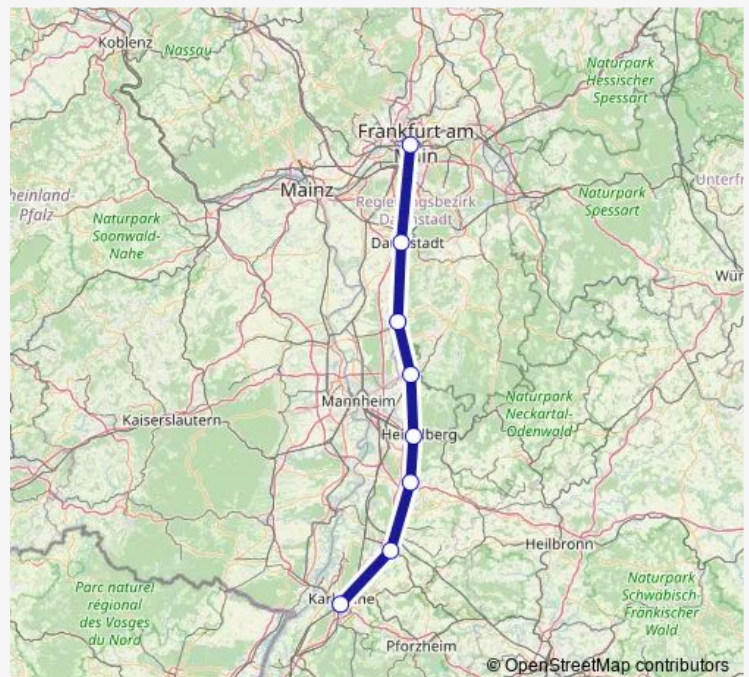

Rail ICE 1643

[Go to website](#)

Direction

Frankfurt(Main)Hbf — Karlsruhe Hbf

8 stops

[Open route schedule](#)

Frankfurt(Main)Hbf

Darmstadt Hbf

Bensheim

Weinheim(Bergstr)Hbf

Heidelberg Hbf

Wiesloch-Walldorf

Bruchsal

Karlsruhe Hbf

Route schedule

Frankfurt(Main)Hbf — Karlsruhe Hbf

Monday —

Tuesday —

Wednesday —

Thursday —

Friday —

Saturday —

Sunday 09:36

Route info

Direction: Frankfurt(Main)Hbf

Stops: 8

Trip Duration: 1 hour 44 min

ICE 1643

ICE 1643 Rail time schedules and route maps are available in an offline PDF at busmaps.com. Use the busmaps.com website to see live bus times, train schedule or subway schedule, and step-by-step directions for all public transit in Darmstadt