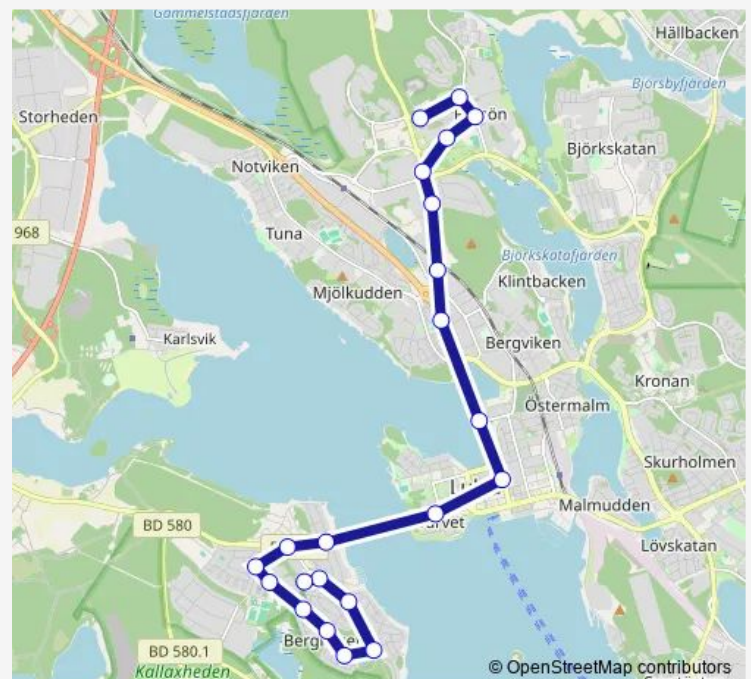

Bus 404

[Go to website](#)

Direction

Kårhusvägen — Bergnäset hälsocentral

22 stops

[Open route schedule](#)

Kårhusvägen

Laboratorievägen

Porsö centrum

Universitetsentrén

Luleå Traktorvägen

Luleå Depåvägen

Midgårdsvägen

Luleå Munkeberg

Luleå Pontusbadet

Luleå Smedjegatan

Varvet

Villavägen

Bergnäset Rudtjärnsvägen

Nävervägen

Stengatan

Bergnäskyrkan

Kedjestigen

Småstigen

Faktorsvägen

Trollebergsvägen

Brantgatan

Route schedule

Kårhusvägen — Bergnäset hälsocentral

Monday 00:52-02:52

Tuesday —

Wednesday —

Thursday —

Friday 23:52

Saturday 00:52-23:52

Sunday 00:52-23:52

Route info

Direction: Kårhusvägen

Stops: 22

Trip Duration: 0 hour 29 min

404