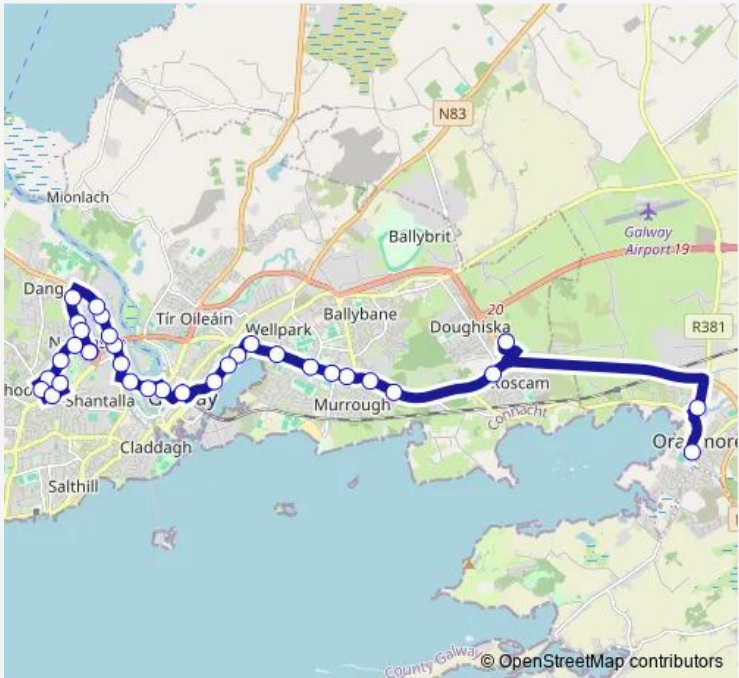

Bus 404 Eyre Square - Newcastle

[Go to website](#)

Direction
 Westside Centre — Oranmore Centre
 27 stops
[Open route schedule](#)

- Westside Centre
- Gaelcarrig Park
- Laurel Park
- St Joseph's School
- Hazel Park
- Tudor Lawns
- Corrib Village
- St Francis Home
- Lower Newcastle Rd
- Newcastle PO
- Uni of Galway
- Galway Cathedral
- Franciscan Friary
- Eyre Square North (Stop No 1)
- Forster Court
- College Road
- Connacht Rugby
- Loyola Park
- The G Hotel
- Renmore Park
- Glenina Heights

Route schedule
 Westside Centre — Oranmore Centre

Monday	06:05-23:40
Tuesday	06:05-23:40
Wednesday	06:05-23:40
Thursday	06:05-23:40
Friday	06:05-23:40
Saturday	06:05-23:40
Sunday	08:10-23:40

Route info
 Direction: Westside Centre
 Stops: 27
 Trip Duration: 0 hour 45 min

Wednesday 06:15-23:40

Thursday 06:15-23:40

Friday 06:15-23:40

Saturday 06:15-23:40

Sunday 08:10-23:40

Route info

Direction: Oranmore Centre

Stops: 34