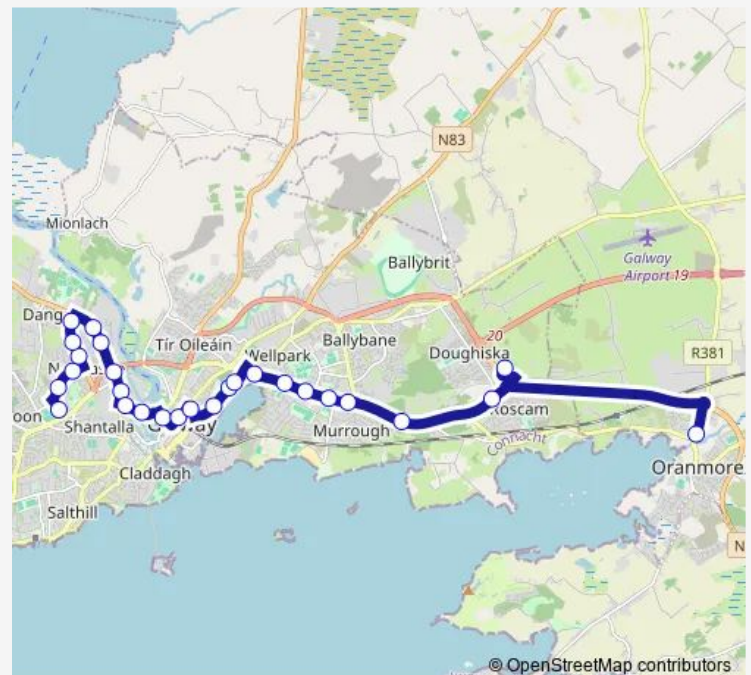

Bus 404 Eyre Square - Newcastle

[Go to website](#)

Direction

Bothar Le Cheile — Oranmore North

27 stops

[Open route schedule](#)

Bothar Le Cheile

John Coogan Park

Laurel Park

Thomas Hynes Road

Hazel Park

Tudor Lawn

Corrib Village

Upper Newcastle

Snipe Avenue

Lower Newcastle

University South

Galway Cathedral

Saint Francis Street

Eyre Square North (Stop No 1)

Bóthar Bhreandán Uí Eithir

College Road

Dexcom Stadium

Loyola Park

The G Hotel

Woodlands Campus

Glenina Heights

Route schedule

Bothar Le Cheile — Oranmore North

Monday 06:05-23:40

Tuesday 06:05-23:40

Wednesday 06:05-23:40

Thursday 06:05-23:40

Friday 06:05-23:40

Saturday 06:05-23:40

Sunday 08:10-23:40

Route info

Direction: Bothar Le Cheile

Stops: 27

Trip Duration: 0 hour 43 min

404 — Eyre Square - Newcastle