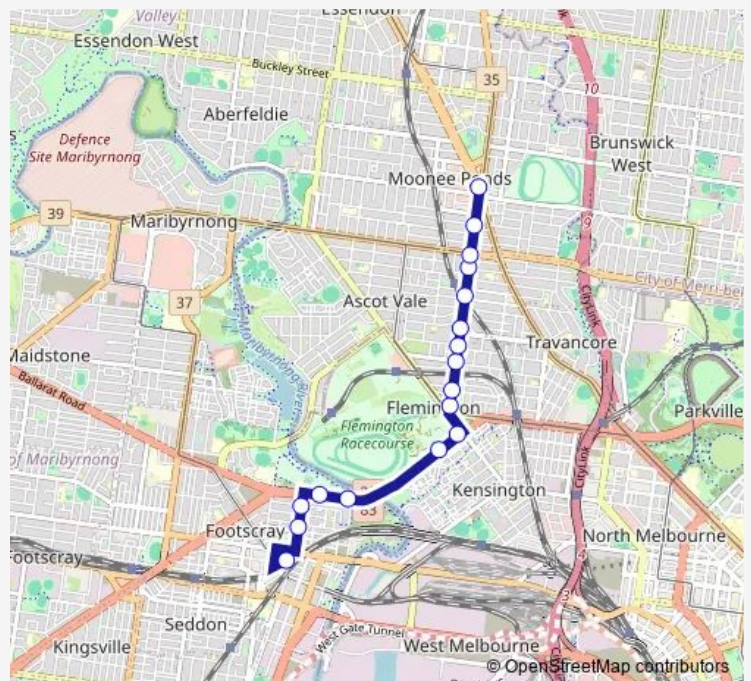

- Footscray Station/Irving St (Footscray)
- Donald St/Moore St (Footscray)
- Stirling St/Moore St (Footscray)
- Footscray Park/Ballarat Rd (Footscray)
- Jamieson Ave/Ballarat Rd (Footscray)
- Gatehouse Dr/Smithfield Rd (Kensington)
- Epsom Rd/Smithfield Rd (Flemington)
- Epsom Rd/Ascot Vale Rd (Flemington)
- Edinburgh St/Ascot Vale Rd (Flemington)
- Ascot St/Ascot Vale Rd (Ascot Vale)
- Canterbury St/Ascot Vale Rd (Flemington)
- Kent St/Ascot Vale Rd (Ascot Vale)
- Middle St/Ascot Vale Rd (Ascot Vale)
- Bank St/Ascot Vale Rd (Ascot Vale)
- Maribyrnong Rd/Ascot Vale Rd (Ascot Vale)
- Chaucer St/Ascot Vale Rd (Moonee Ponds)
- Moonee Ponds Interchange/Mt Alexander Rd (Moonee Ponds)

**Route schedule**

Footscray Station/Irving St (Footscray) — Moonee Ponds Interchange/Mt Alexander Rd (Moonee Ponds)

Monday	05:50-19:00
Tuesday	05:50-19:00
Wednesday	05:50-19:00
Thursday	05:50-19:00
Friday	05:50-19:00
Saturday	07:40-19:00
Sunday	—

**Route info**

Direction: Footscray Station/Irving St (Footscray)

Stops: 17

Trip Duration: 0 hour 19 min

404 — Footscray Station - Moonee Ponds

## Direction

Moonee Ponds Interchange/Mt Alexander Rd (Moonee Ponds) — Footscray Station/Irving St (Footscray)

17 stops

[Open route schedule](#)

Moonee Ponds Interchange/Mt Alexander Rd (Moonee Ponds)

Chaucer St/Ascot Vale Rd (Moonee Ponds)