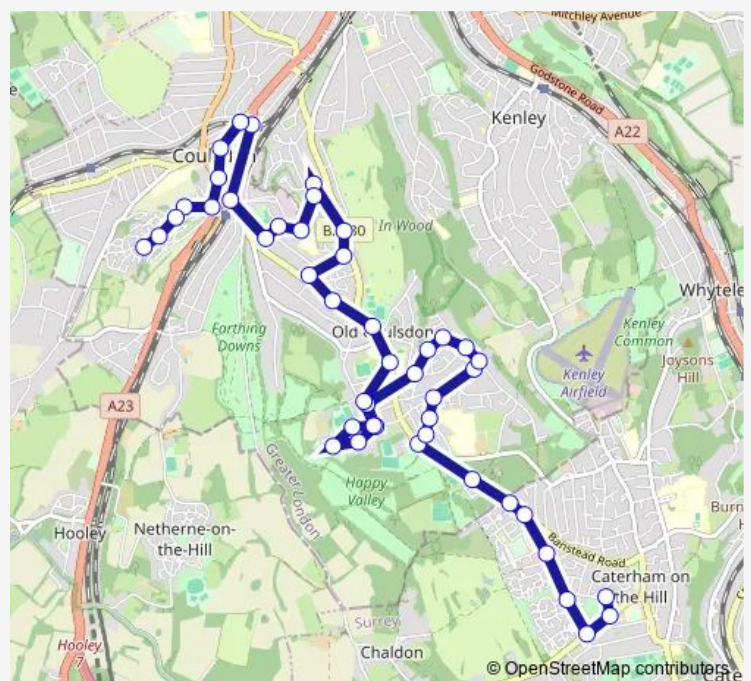

The Glade / Keston Avenue

Keston Avenue

Tollers Lane / Curling Close

Lacey Green / Goodenough Way

Middle Close

Route schedule

Westway Common — Crawford Crescent

Monday 06:25-18:55

Tuesday 06:25-18:55

Wednesday 06:25-18:55

Thursday 06:25-18:55

Friday 06:25-18:55

Saturday 06:25-18:55

Sunday 06:25-18:55

Route info

Direction: Westway Common

Stops: 46

Trip Duration: 0 hour 39 min

404 — Coulsdon, Cane Hill - Coulsdon South Station -
Tollers Lane - Coulsdon Common - Caterham-on-the-Hill

The Admirals Walk

Ellis Road

Lacey Green / Ellis Road

Tollers Lane / Drive Road

Friday 07:10-19:10

Saturday 07:10-19:10

Sunday 07:10-19:10

Route info

Direction: Crawford Crescent

Stops: 44

Trip Duration: 0 hour 37 min

The Admirals Walk