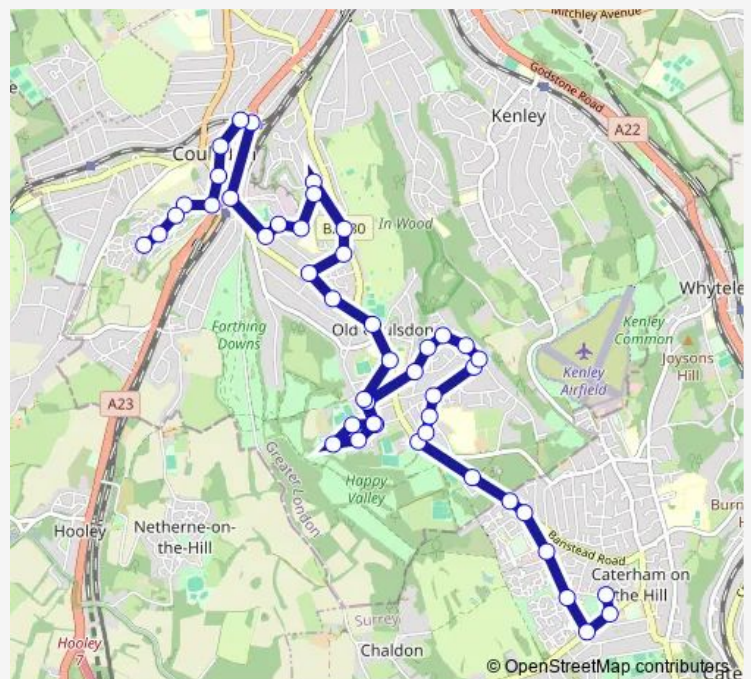

The Glade / Keston Avenue

Keston Avenue

Tollers Lane / Curling Close

Lacey Green / Goodenough Way

Middle Close

Route schedule

Westway Common — Crawford Crescent

Monday 06:25-18:55

Tuesday 06:25-18:55

Wednesday 06:25-18:55

Thursday 06:25-18:55

Friday 06:25-18:55

Saturday 06:25-18:55

Sunday 06:25-18:55

Route info

Direction: Westway Common

Stops: 46

Trip Duration: 0 hour 36 min

404 — Coulsdon, Cane Hill - Coulsdon South Station -
Tollers Lane - Coulsdon Common - Caterham-on-the-Hill

The Admirals Walk

Ellis Road

Lacey Green / Ellis Road

Tollers Lane / Drive Road

Friday 07:10-19:10

Saturday 07:10-19:10

Sunday 07:10-19:10

Route info

Direction: Crawford Crescent

Stops: 44

Trip Duration: 0 hour 34 min

The Admirals Walk