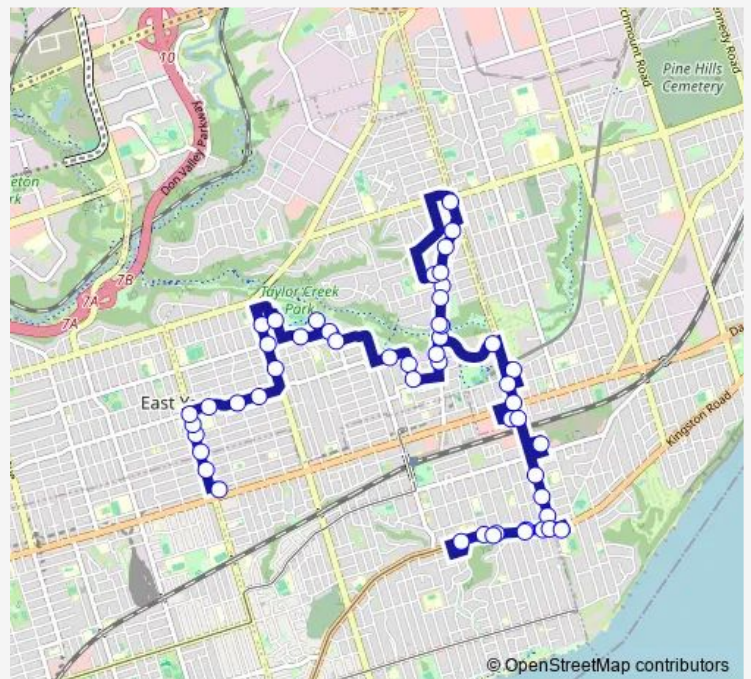

Bus 404 East York

[Go to website](#)

Direction
 Coxwell Station — 1091 Kingston Rd - Henley Gardens
 51 stops
[Open route schedule](#)

- Coxwell Station
- Coxwell Ave at Glebeholme Blvd
- Coxwell Ave at Springdale Blvd
- Coxwell Ave at Sammon Ave
- Michael Garron Hospital
- Coxwell Ave at Mortimer Ave - Michael Garron Hospital
- Mortimer Ave at Knight St
- Mortimer Ave at Glebemount Ave
- Mortimer Ave at Woodmount Ave
- Woodbine Ave at Barker Ave
- Woodbine Ave at Cosburn Ave
- Woodbine Ave at Bracebridge Ave North Side
- Cedarvale Ave at Stan Wadlow Park
- Cosburn Ave at Gledhill Ave
- 9 Haldon Ave - East York Acres
- Cosburn Ave at Westlake Cres East Side
- Westlake Ave at Hamstead Ave
- Lumsden Ave at Barrington Ave East Side
- Eastdale Ave at Goodwood Park Cres
- Eastdale Ave at Secord Ave
- Dawes Rd at Goodwood Park Crt

Route schedule
 Coxwell Station — 1091 Kingston Rd - Henley Gardens

Monday	09:00-16:50
Tuesday	09:00-16:50
Wednesday	09:00-16:50
Thursday	09:00-16:50
Friday	09:00-16:50
Saturday	—
Sunday	—

Route info
 Direction: Coxwell Station
 Stops: 51
 Trip Duration: 1 hour 0 min

3003 Danforth Ave - Shoppers World

Victoria Park Ave at Wakehood St South Side

2490 Gerrard St East

Victoria Park Ave at Swanwick Ave

Victoria Park Ave at Wooddale Ave

Victoria Park Ave at Meadow Ave

Kingston Rd at Scarborough Rd

Direction: 1091 Kingston Rd - Henley Gardens

Stops: 40

Trip Duration: 1 hour 5 min

Cosburn Ave at Gledhill Ave

Cosburn Ave at Cedarvale Ave

Woodbine Ave at Cosburn Ave

Woodbine Ave at Cosburn Ave

Woodbine Ave at Barker Ave South Side