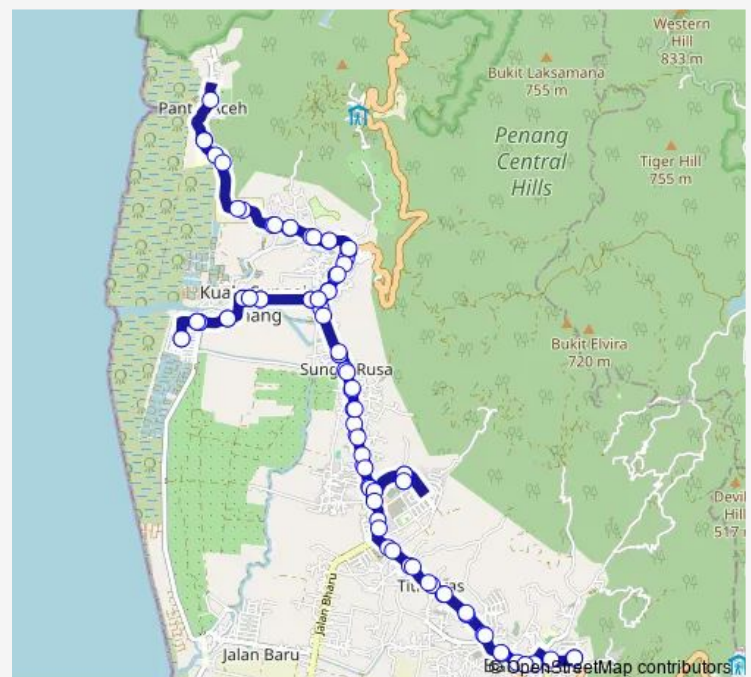

Sekolah Agama Sungai Rusa

Route schedule

Terminal Bas Balik Pulau — Terminal Bas Balik Pulau

Monday 06:00-19:15

Tuesday 06:00-19:15

Wednesday 06:00-19:15

Thursday 06:00-19:15

Friday 06:00-19:15

Saturday 06:00-19:15

Sunday 06:00-19:15

Route info

Direction: Terminal Bas Balik Pulau

Stops: 88

Trip Duration: 1 hour 10 min

Kampung Sungai Rusa

Madrasah Tahfiz - Irfanratul

Terminal Bas Balik Pulau

404 Bus time schedules and route maps are available in an offline PDF at busmaps.com. Use the busmaps.com website to see live bus times, train schedule or subway schedule, and step-by-step directions for all public transit in George Town