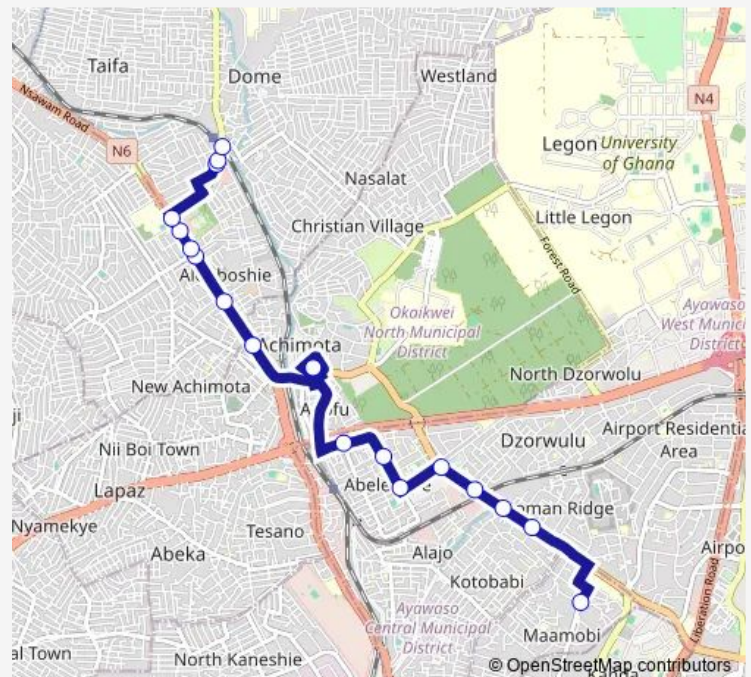

Abelenkpe Junction

Abelenkpe Curve

Dua Ase

Junction

Achimota New Station

Neoplan

ABC Junction

Mile 7

Best Point

Achimota Mall

St. Johns

Dome

Adehyeman

Dome Crossing

### Route schedule

Nima Overhead — Dome Crossing

Monday 06:00

Tuesday 06:00

Wednesday 06:00

Thursday 06:00

Friday 06:00

Saturday 06:00

### Route info

Direction: Nima Overhead

Stops: 18

Trip Duration: 0 hour 55 min

404 — Nima Overhead ↔ Dome Railway Crossing