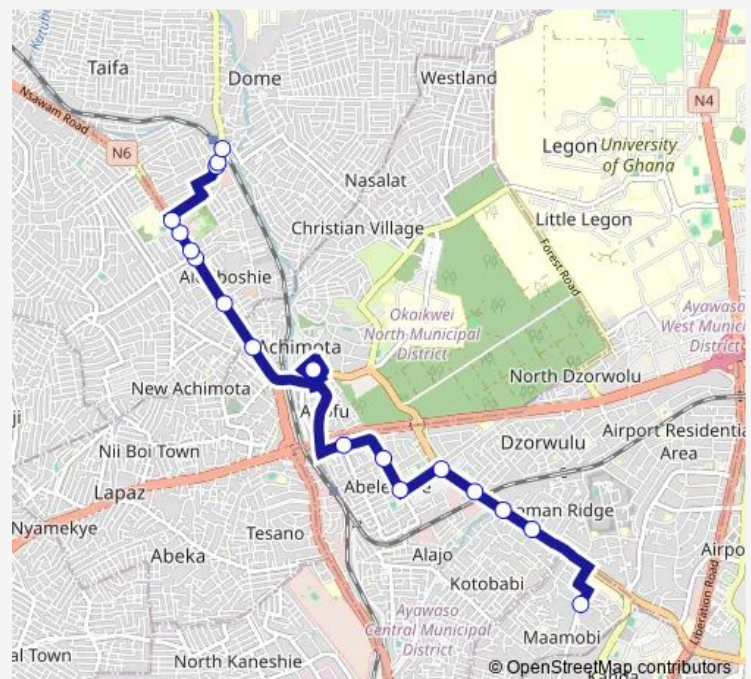

ABC Junction

Mile 7

Best Point

Achimota Mall

St. Johns

Dome

Adehyeman

Dome Crossing

Route schedule

Nima Overhead — Dome Crossing

Monday 06:00

Tuesday 06:00

Wednesday 06:00

Thursday 06:00

Friday 06:00

Saturday 06:00

Sunday 06:00

Route info

Direction: Nima Overhead

Stops: 18

Trip Duration: 0 hour 55 min

404 — Nima Overhead ↔ Dome Railway Crossing

Direction

Dome Crossing — Nima Overhead

18 stops

[Open route schedule](#)

Dome Crossing

Container

Parakuo

Christian Village Junction

Polo

Achimota Hospital Curve