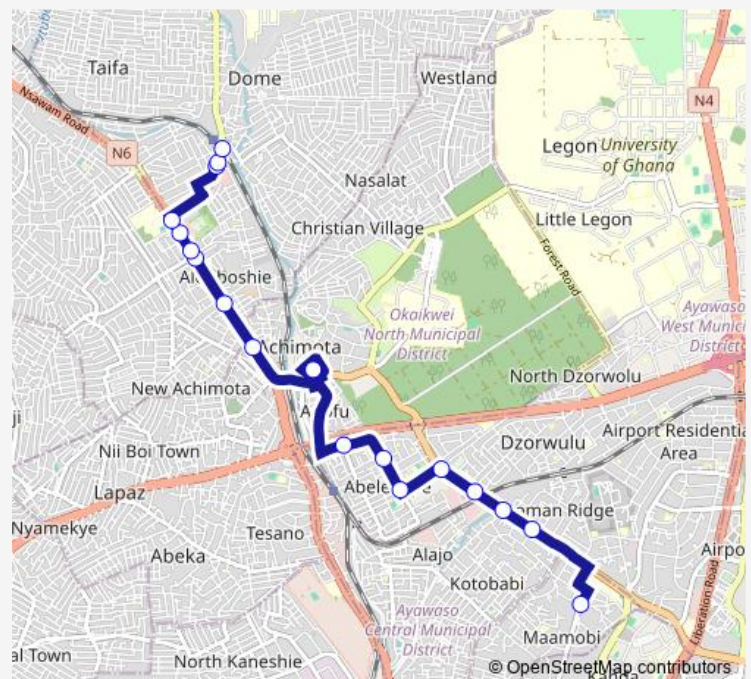

Abelenkpe Junction

Abelenkpe Curve

Dua Ase

Junction

Achimota New Station

Neoplan

ABC Junction

Mile 7

Best Point

Achimota Mall

St. Johns

Dome

Adehyeman

Dome Crossing

### Route schedule

Nima Overhead — Dome Crossing

Monday 06:00

Tuesday 06:00

Wednesday 06:00

Thursday 06:00

Friday 06:00

Saturday 06:00

### Route info

Direction: Nima Overhead

Stops: 18

Trip Duration: 0 hour 55 min

404 — Nima Overhead ↔ Dome Railway Crossing