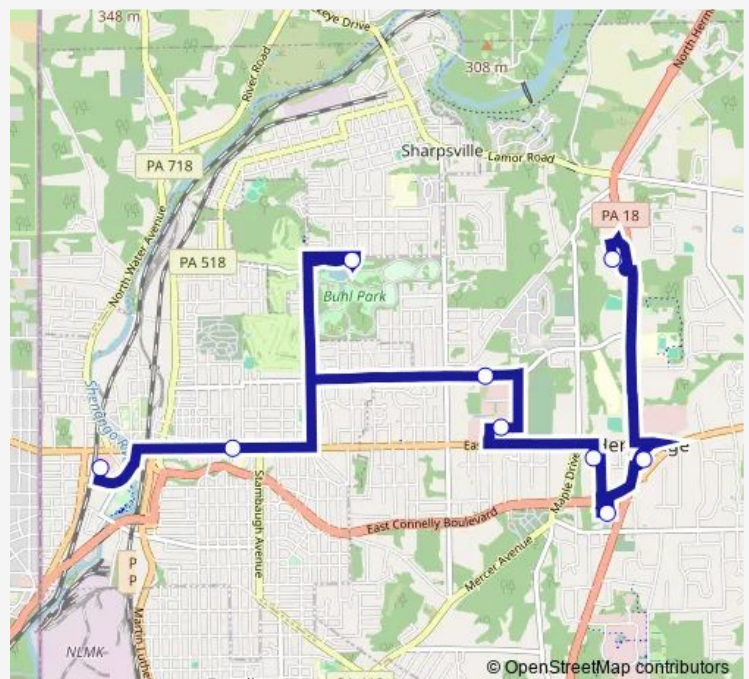

Bus 404 Express Route

[Go to website](#)

Direction

Downtown Sharon — Wal Mart

9 stops

[Open route schedule](#)

Downtown Sharon

Sharon Regional Hospital

Route info

Direction: Downtown Sharon

Stops: 9

Trip Duration: 0 hour 45 min

404 — Express Route

Direction

Downtown Sharon — Wal Mart

16 stops

Saturday —

Sunday —

Route info

Direction: Downtown Sharon

Stops: 16

Trip Duration: 0 hour 48 min

Direction

Downtown Sharon — Wal Mart

Direction: Idaho @ Beechwood

Stops: 6

Trip Duration: 0 hour 15 min

Direction

Wal Mart — Downtown Sharon

15 stops

[Open route schedule](#)

Wal Mart