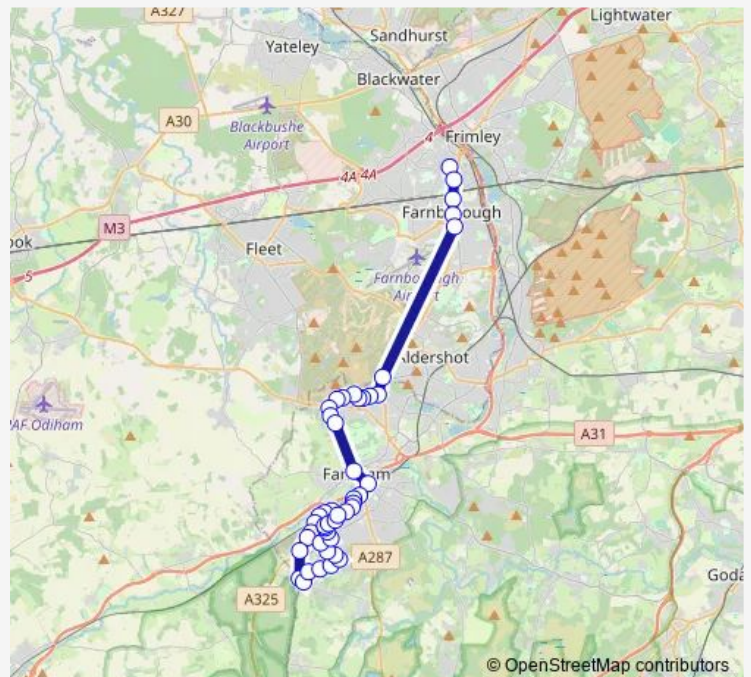

Firgrove Hill

Arthur Close

Weydon Estate

Route schedule

Sixth Form College — Baldreys

Monday 12:25

Tuesday 12:25

Wednesday 12:25

Thursday 12:25

Friday 12:25

Saturday —

Sunday —

Route info

Direction: Sixth Form College

Stops: 47

Trip Duration: 0 hour 54 min

■ 404 — Whitehill/Wrecclesham - Farnborough

Ryle Road

Recreation Ground

Baldreys

Weydon Lane

Bardsley Drive

Weydon School

Wrecclesham Bridge

The Street

Westfield Lane

Echo Barn Lane

Fullers Road

Cherry Tree Road

Manley Bridge Road

Lavender Lane

Glynswood