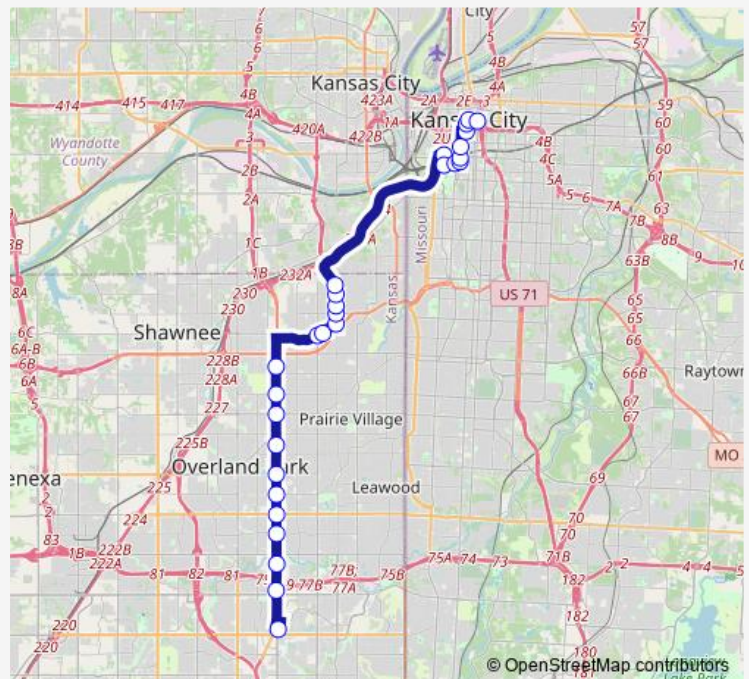

ON Pershing AT Broadway Eastbound

ON Pershing AT Main Eb

### Route schedule

119th & Metcalf Walmart #2 — East Village - BAY B

Monday 05:00-20:00

Tuesday 05:00-20:00

Wednesday 05:00-20:00

Thursday 05:00-20:00

Friday 05:00-20:00

Saturday —

### Route info

Direction: 119th & Metcalf Walmart #2

Stops: 28

Trip Duration: 0 hour 49 min

404 — Metcalf-Downtown

ON Grand AT Pershing Farside Northbound

ON Grand AT 22nd Northbound Nearside

ON Grand AT 19th Northbound

ON OAK AT Truman RD Nearside Nb

ON OAK AT 13th Northbound Nearside

ON 12th AT Locust Eastbound

East Village - BAY B

**Direction**

East Village - BAY B — 119th &amp; Metcalf Walmart #2

27 stops

[Open route schedule](#)