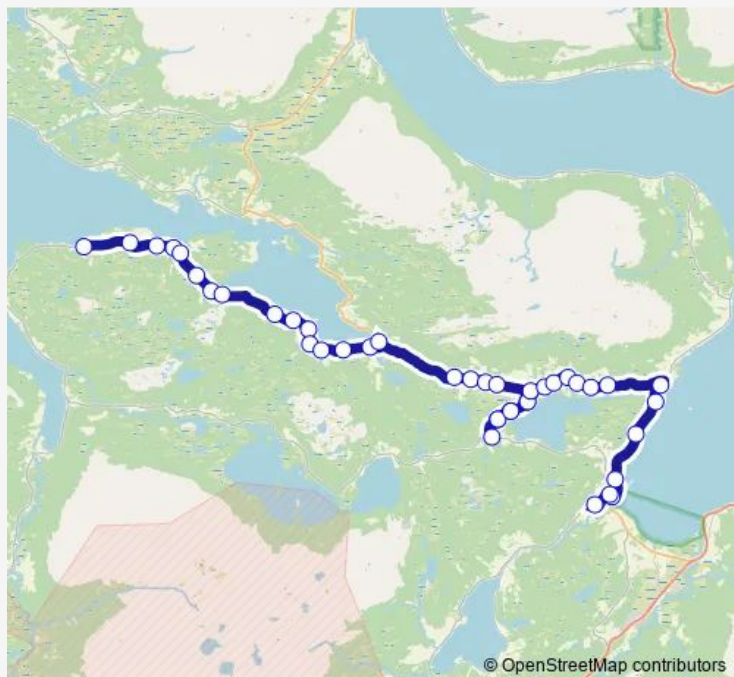

Saturday —

Sunday —

Route info

Direction: Storsteinnes skole

Stops: 41

Trip Duration: 0 hour 50 min

© OpenStreetMap contributors

404 — Storsteinnes-Nordfjordbt-Kj.v