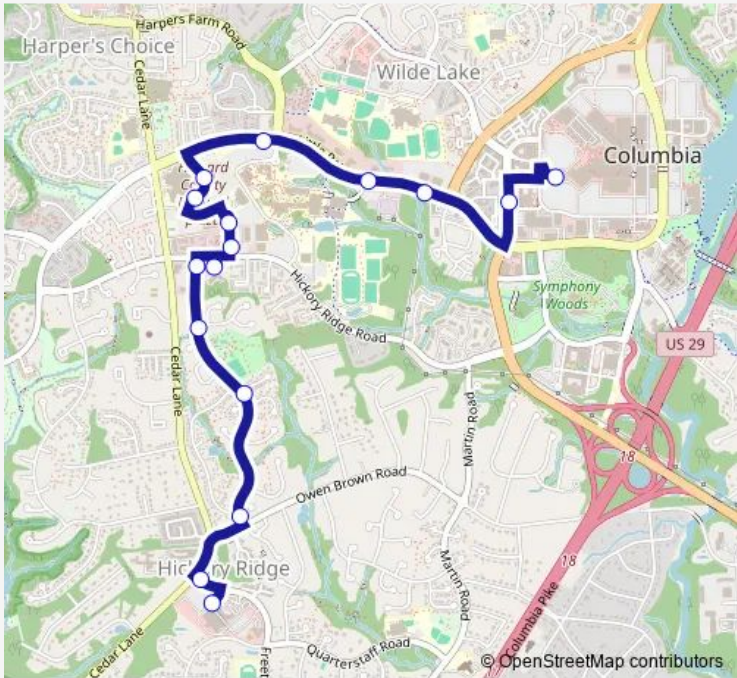

Bus 404 Hickory Ridge

[Go to website](#)

Direction
Hickory Ridge Village Center / Giant — Mall in Columbia
16 stops
[Open route schedule](#)

- Hickory Ridge Village Center / Giant
- Freetown Rd / Cedar Ln
- Sunny Spring / Owen Brown Rd (Northbound)
- Sunny Spring / Slender Sky
- Sunny Spring / Misty Arch Run (Northbound)
- Sunny Spring / Hickory Ridge Rd (Northbound)
- Hickory Ridge Place
- Charter Dr / Hickory Ridge Rd (Northbound)
- Charter Dr / Medical Pavilion (Northbound)
- Howard County Hospital South (Northbound)
- Howard County Hospital East (Northbound)
- Little Patuxent Pkwy / Campus Dr
- Little Patuxent Pkwy / Faculty Dr (Eastbound)
- Little Patuxent Pkwy / Banneker Rd
- Broken Land Pkwy / Gramercy Pl (Northbound)
- Mall in Columbia

Route schedule
Hickory Ridge Village Center / Giant — Mall in Columbia

Monday	06:20-21:20
Tuesday	06:20-21:20
Wednesday	06:20-21:20
Thursday	06:20-21:20
Friday	06:20-21:20
Saturday	08:20-19:20
Sunday	09:20-17:20

Route info
Direction: Hickory Ridge Village Center / Giant
Stops: 16
Trip Duration: 0 hour 12 min

404 — Hickory Ridge **BusMaps**