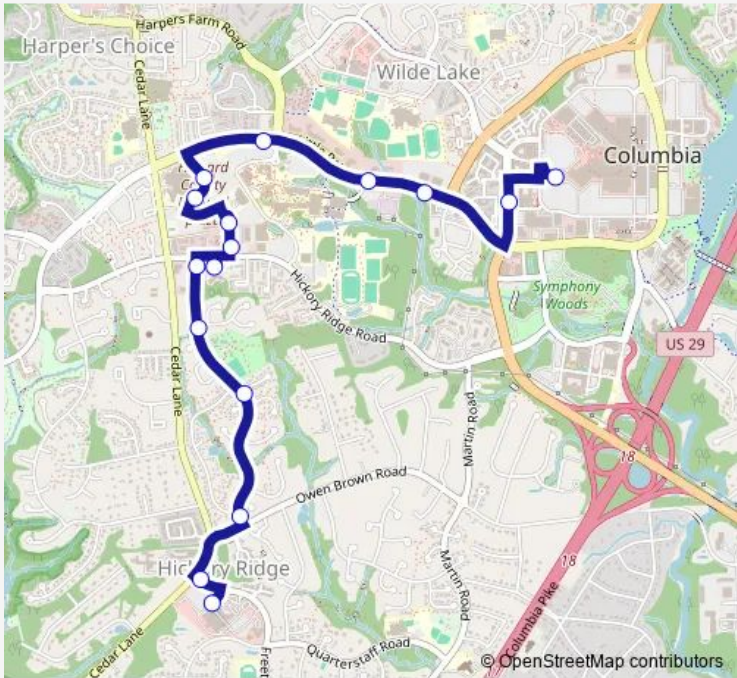

Bus 404 Hickory Ridge

[Go to website](#)

Direction
Hickory Ridge Village Center / Giant — Mall in Columbia
16 stops
[Open route schedule](#)

- Hickory Ridge Village Center / Giant
- Freetown Rd / Cedar Ln
- Sunny Spring / Owen Brown Rd (Northbound)
- Sunny Spring / Slender Sky
- Sunny Spring / Misty Arch Run (Northbound)
- Sunny Spring / Hickory Ridge Rd (Northbound)
- Hickory Ridge Place
- Charter Dr / Hickory Ridge Rd (Northbound)
- Charter Dr / Medical Pavilion (Northbound)
- Howard County Hospital South (Northbound)
- Howard County Hospital East (Northbound)
- Little Patuxent Pkwy / Campus Dr
- Little Patuxent Pkwy / Faculty Dr (Eastbound)
- Little Patuxent Pkwy / Banneker Rd
- Broken Land Pkwy / Gramercy Pl (Northbound)
- Mall in Columbia

Route schedule
Hickory Ridge Village Center / Giant — Mall in Columbia

Monday	06:20-21:20
Tuesday	06:20-21:20
Wednesday	06:20-21:20
Thursday	06:20-21:20
Friday	06:20-21:20
Saturday	08:20-19:20
Sunday	09:20-17:20

Route info
Direction: Hickory Ridge Village Center / Giant
Stops: 16
Trip Duration: 0 hour 12 min

404 — Hickory Ridge **BusMaps**